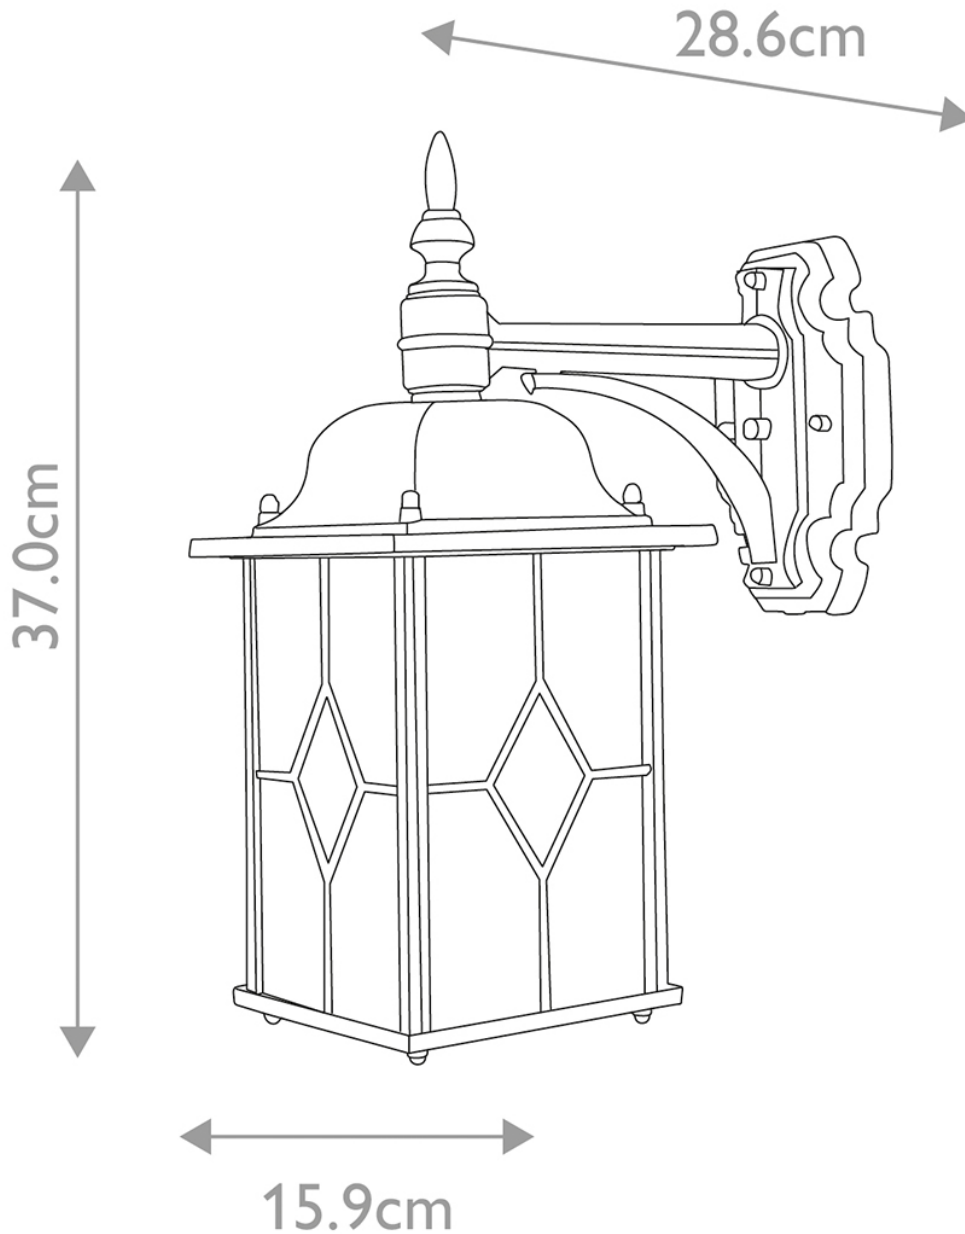

Elstead - Wexford WX2 Wall Light

CONTACT