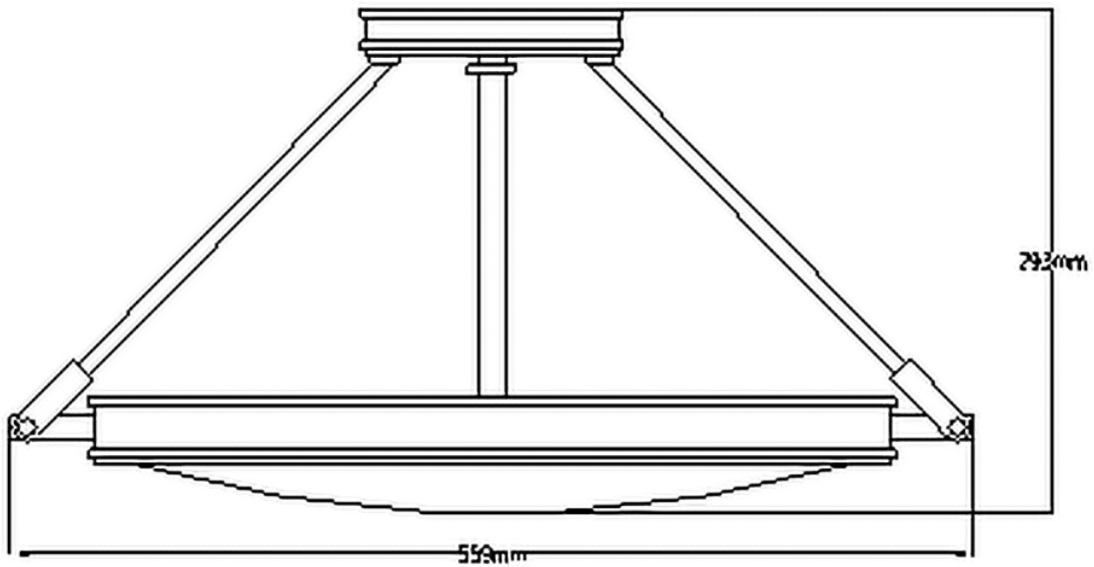

Elstead - Hinkley Lighting - Collier HK-COLLIER-SF-M Semi-Flush

**CONTACT**