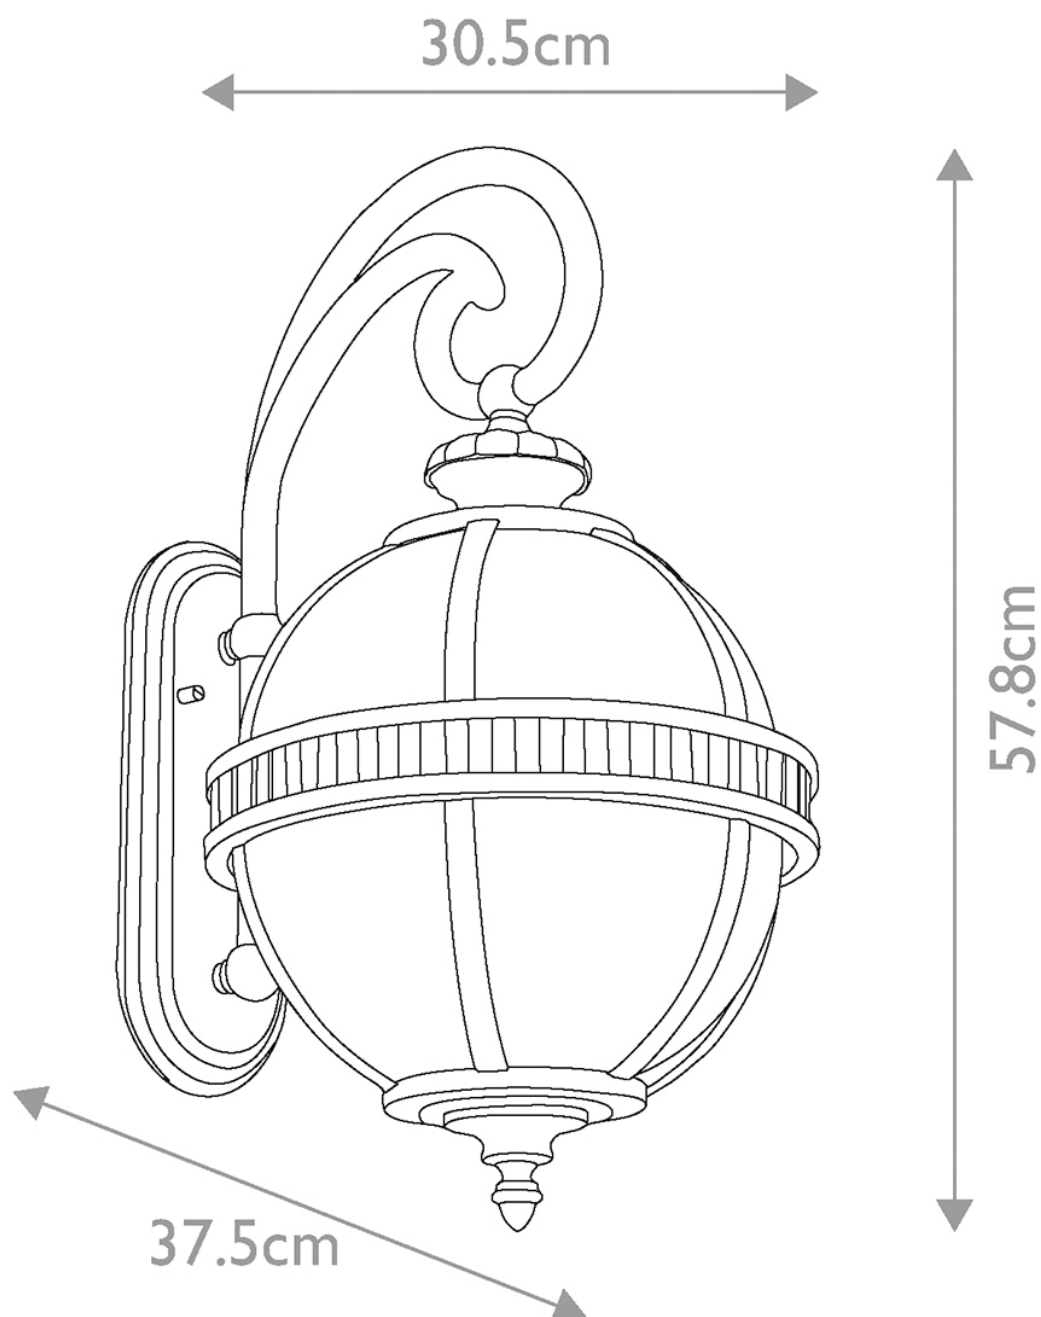

Elstead - Kichler - Halleron KL-HALLERON-2M Wall Light

CONTACT