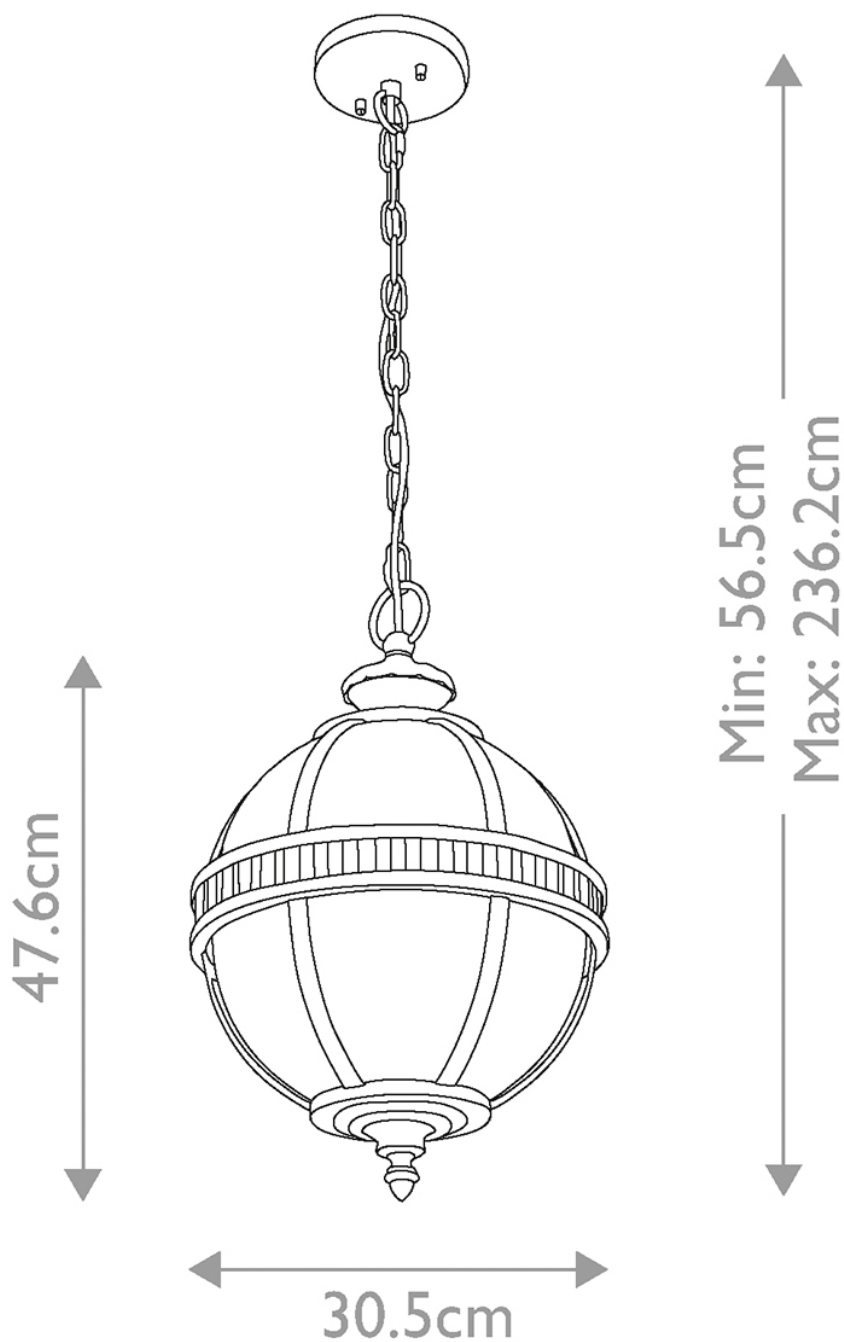

Elstead - Kichler - Halleron KL-HALLERON-8M Chain Lantern

CONTACT