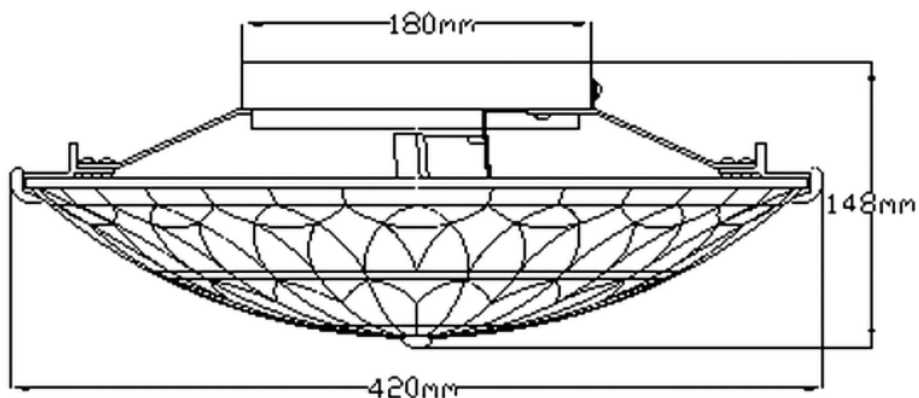

Quoizel Lighting - West End - QZ-WEST-END-F - Vintage Bronze Tiffany Glass 2 Light Flush Ceiling Light