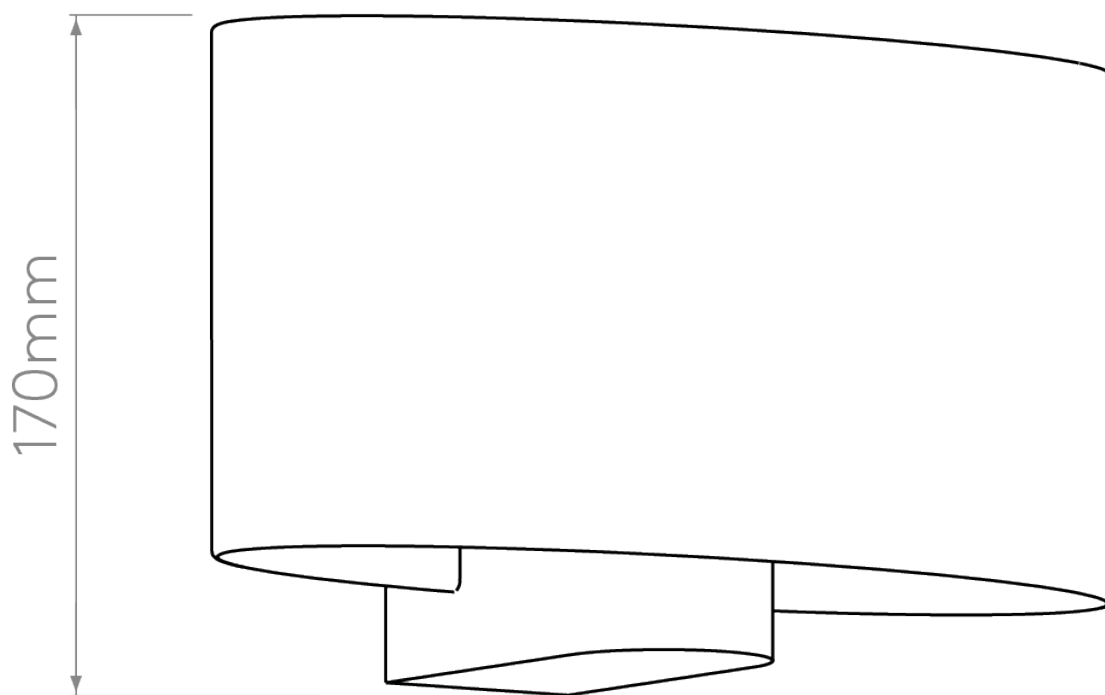

Astro Lighting - Napoli 1185001 & 5014001 - Matt Nickel Wall Light with White Shade

CONTACT