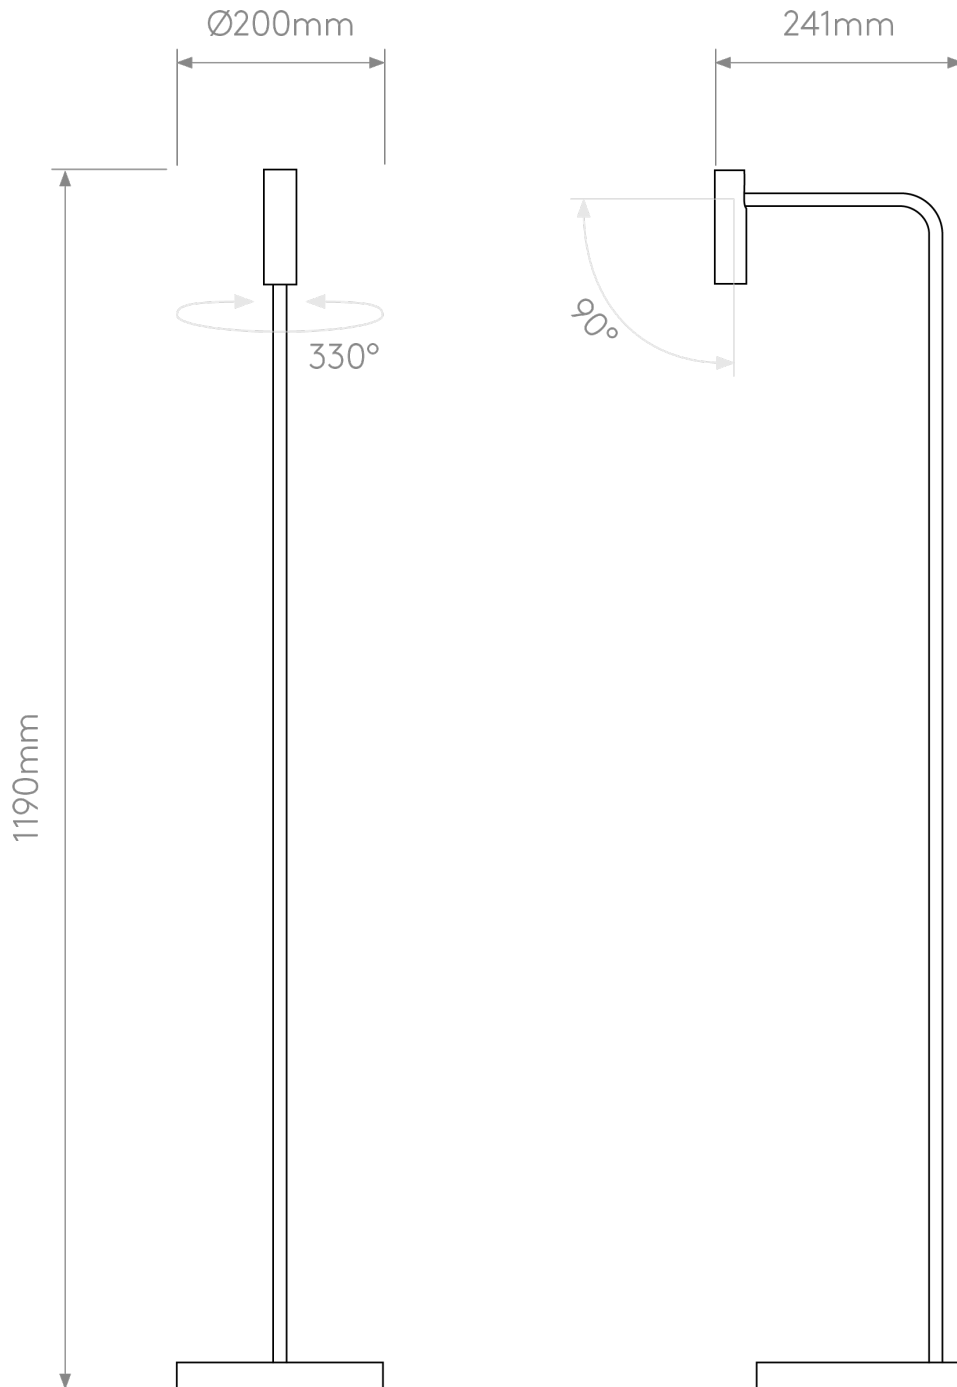

Astro Lighting - Enna - 1058002 - LED White Floor Reading Lamp

CONTACT