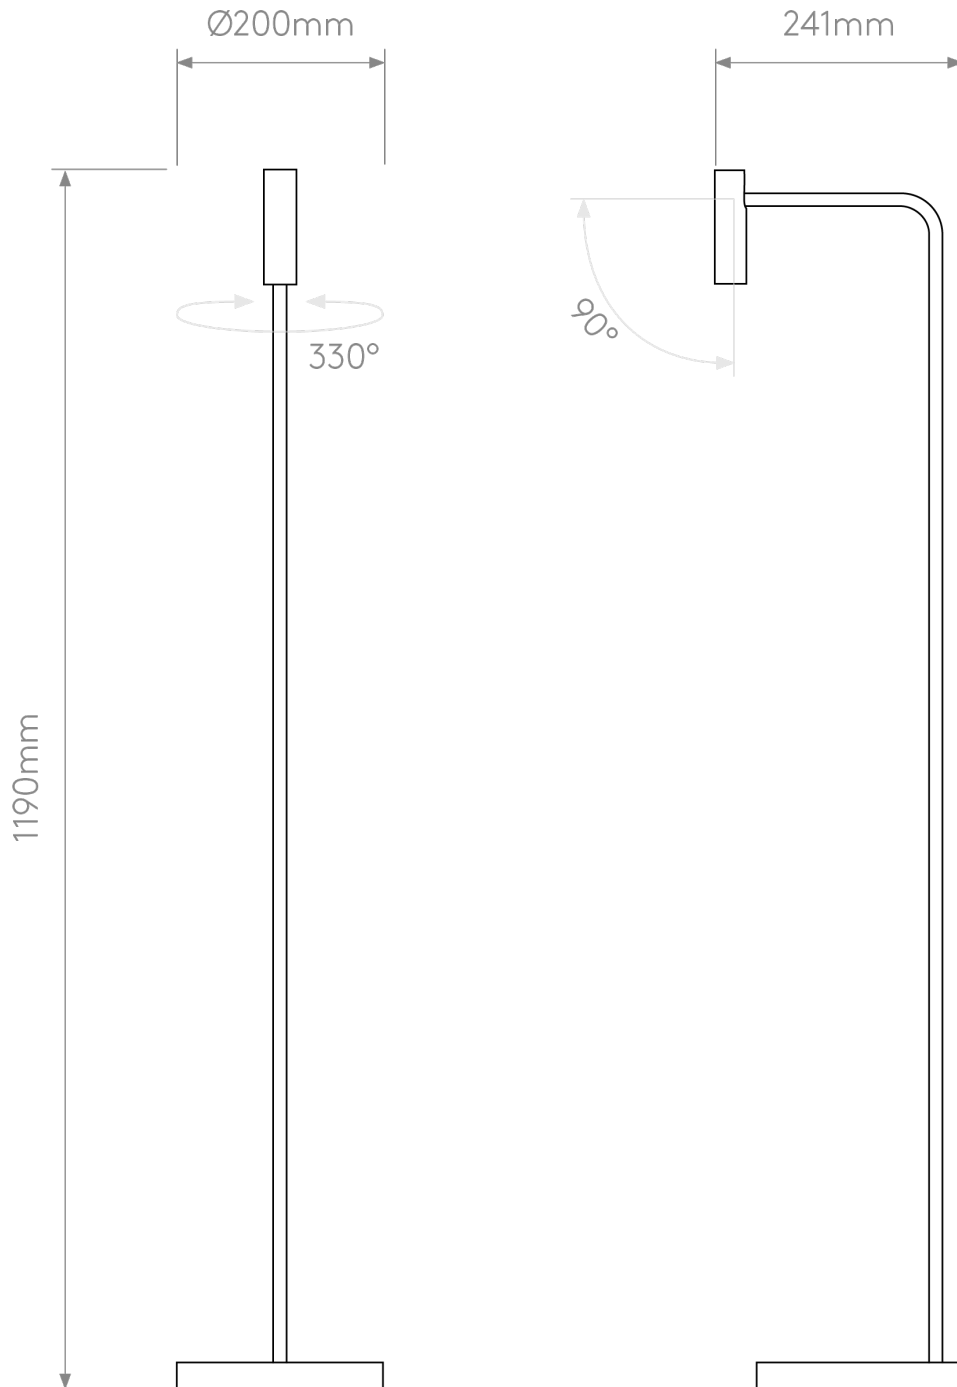

Astro Lighting - Enna - 1058003 - LED Black Floor Reading Lamp

CONTACT