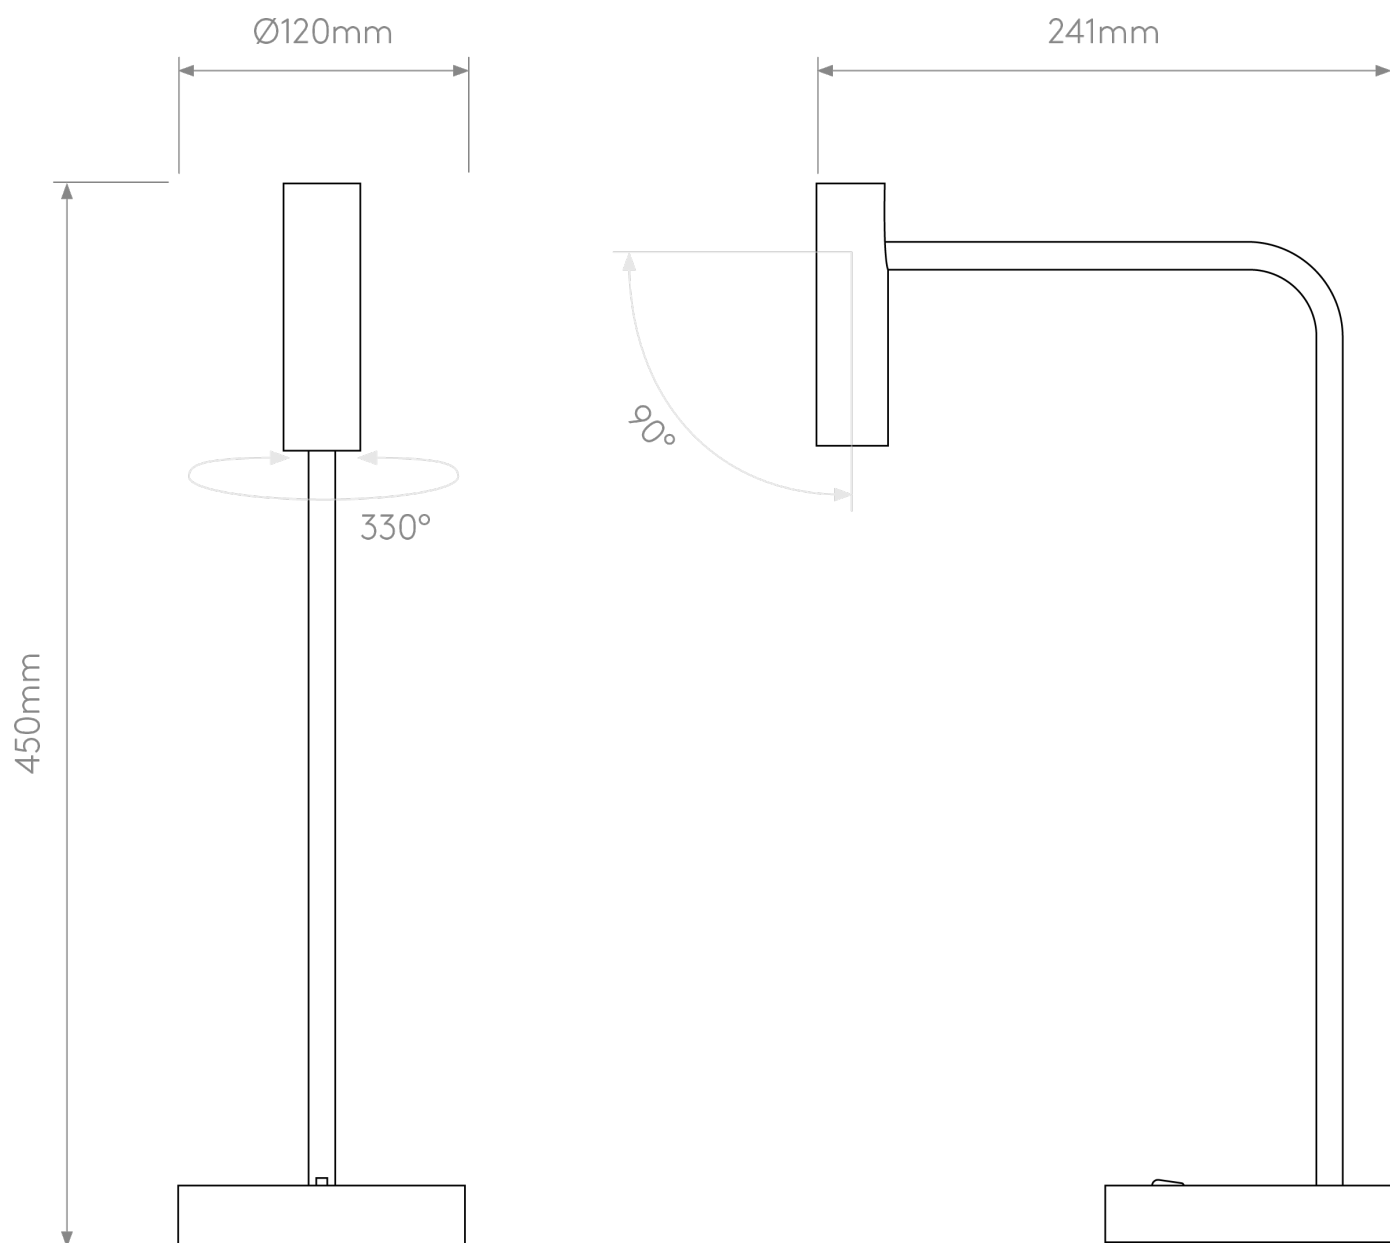

Astro Lighting - Enna - 1058005 - LED White Task Table Lamp

CONTACT