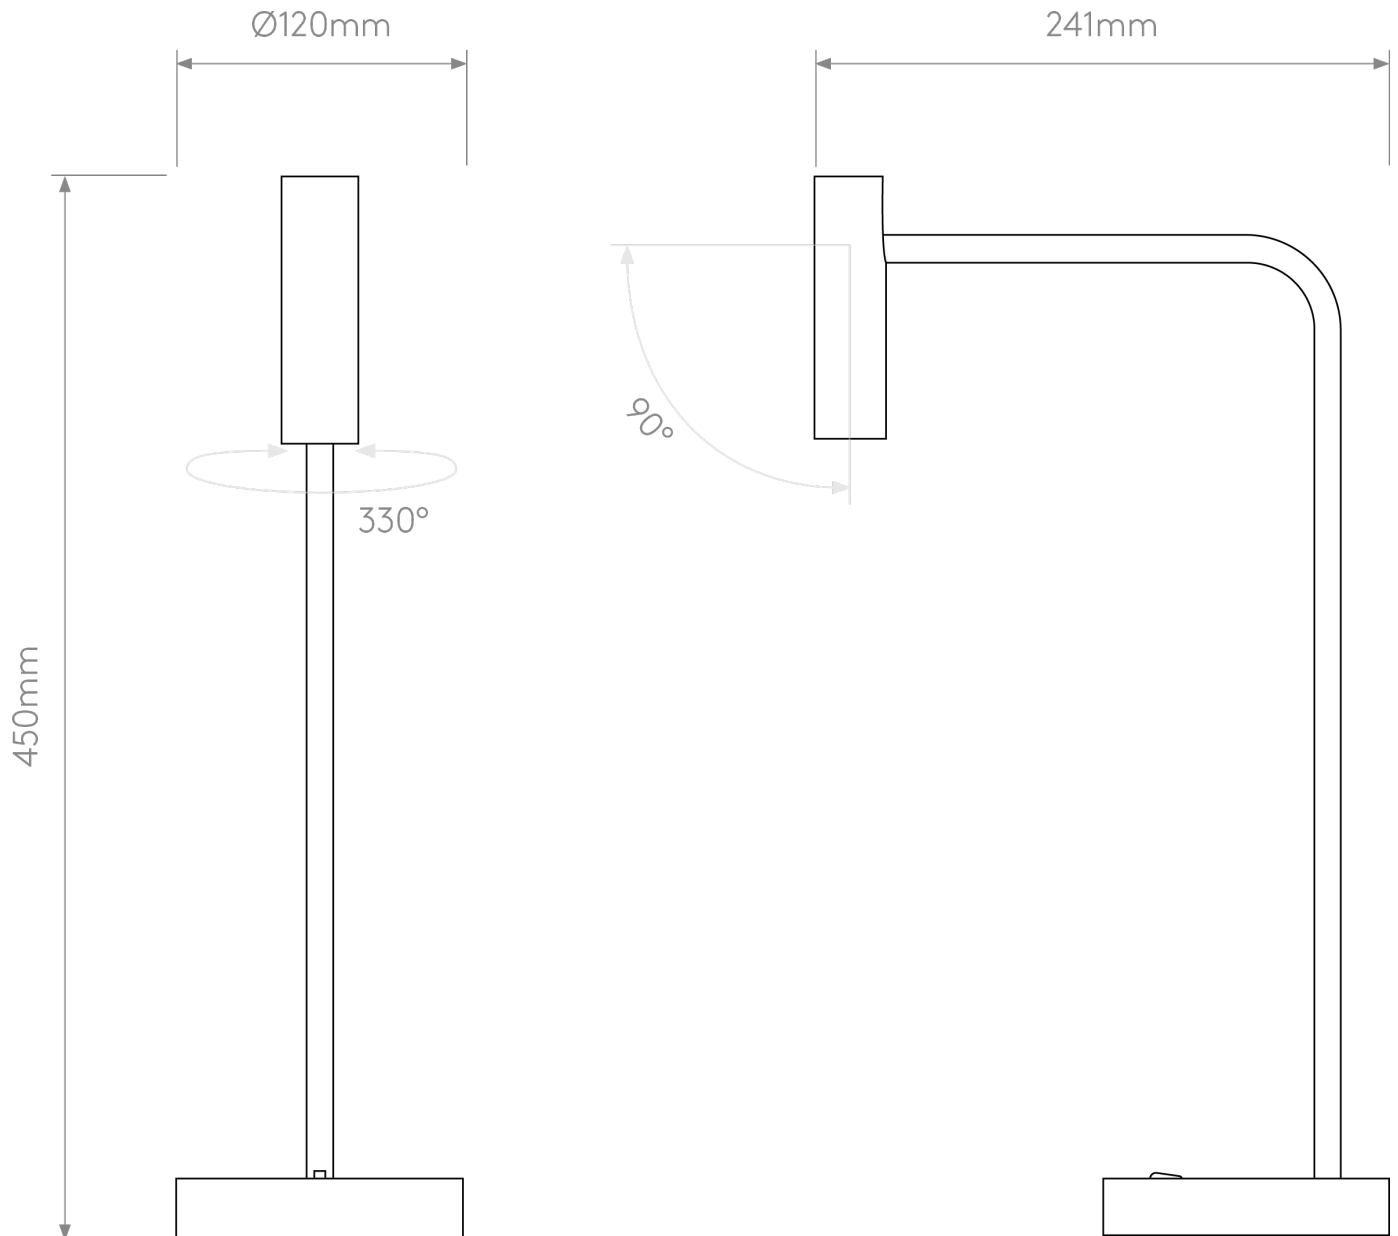

Astro Lighting - Enna - 1058006 - LED Black Task Table Lamp

CONTACT