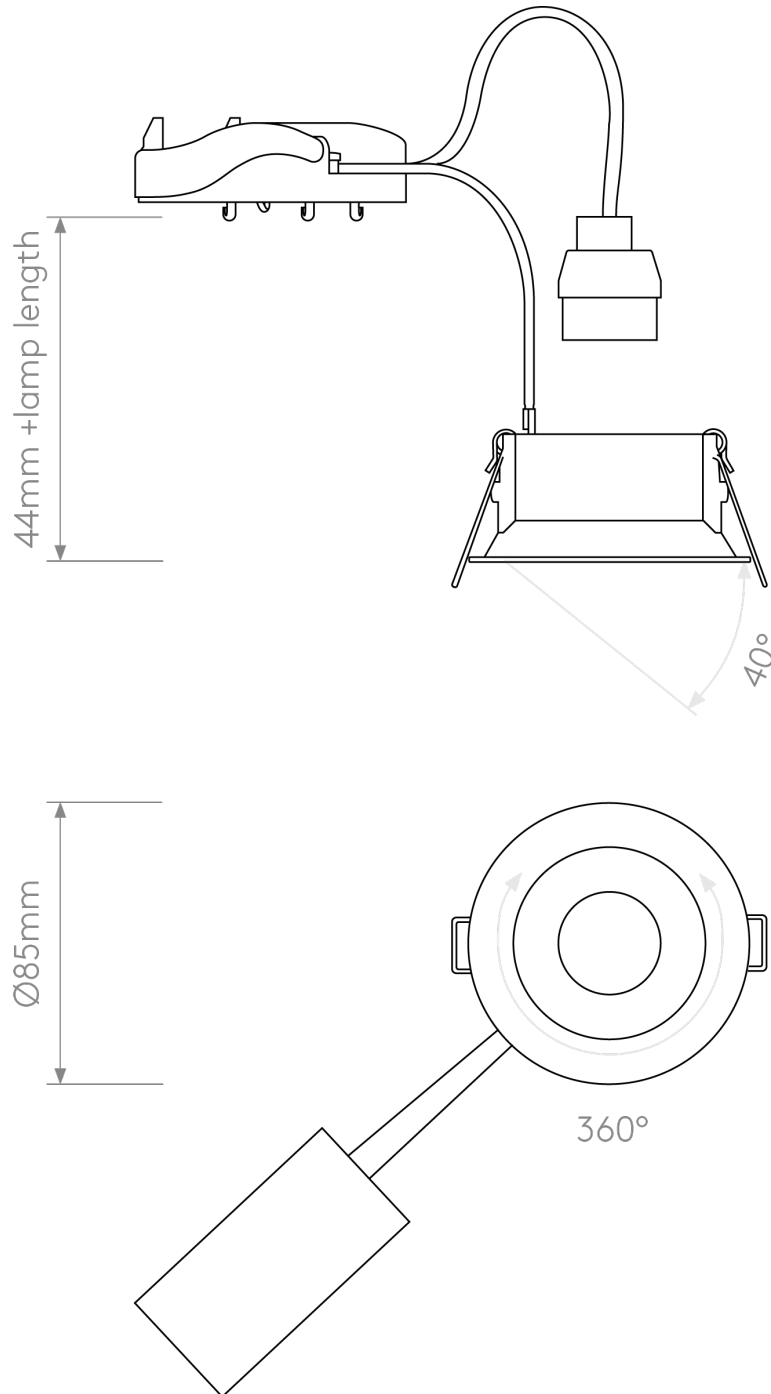

Astro Lighting - Minima Round Adjustable 1249003 - Matt White Downlight/Recessed Spot Light

CONTACT