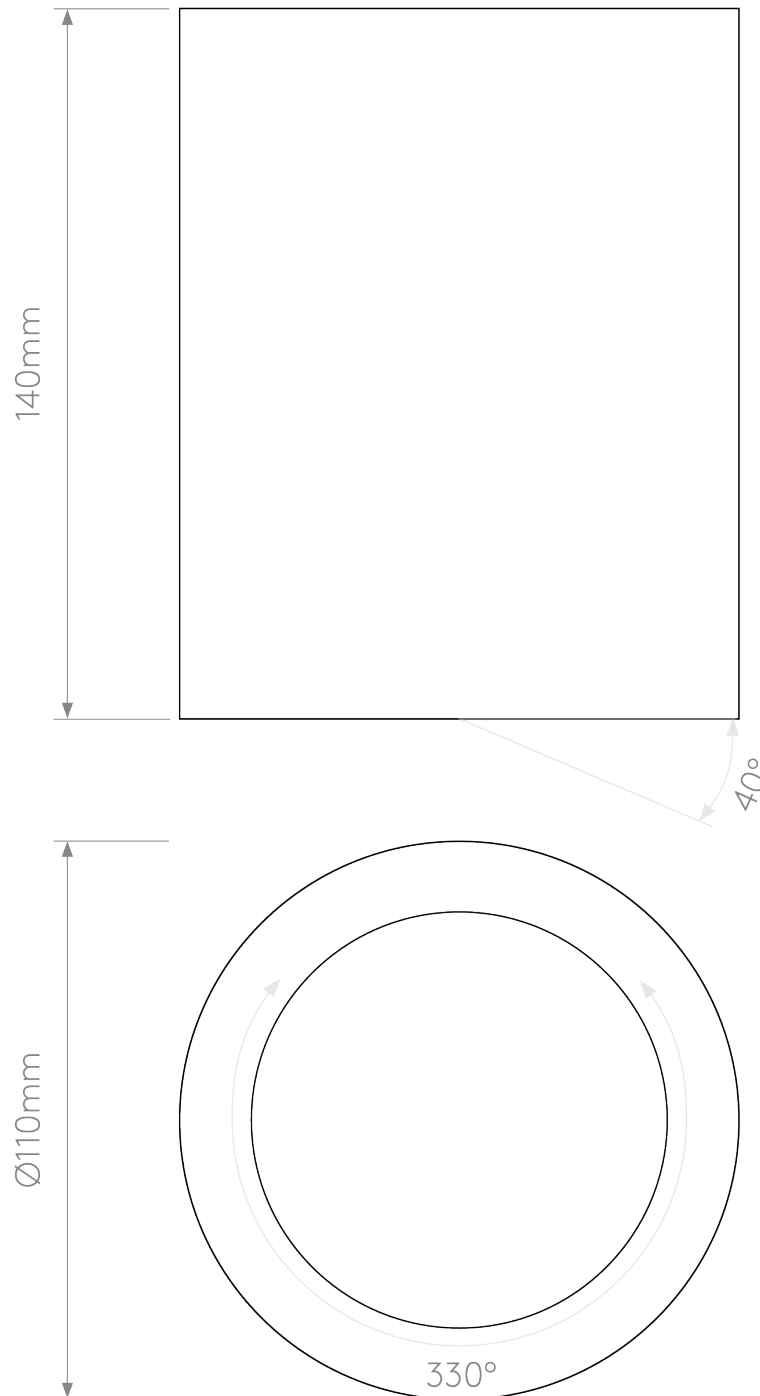

Astro Lighting - Osca Round 140 Adjustable 1252006 - Plaster Surface Mounted Downlight

CONTACT