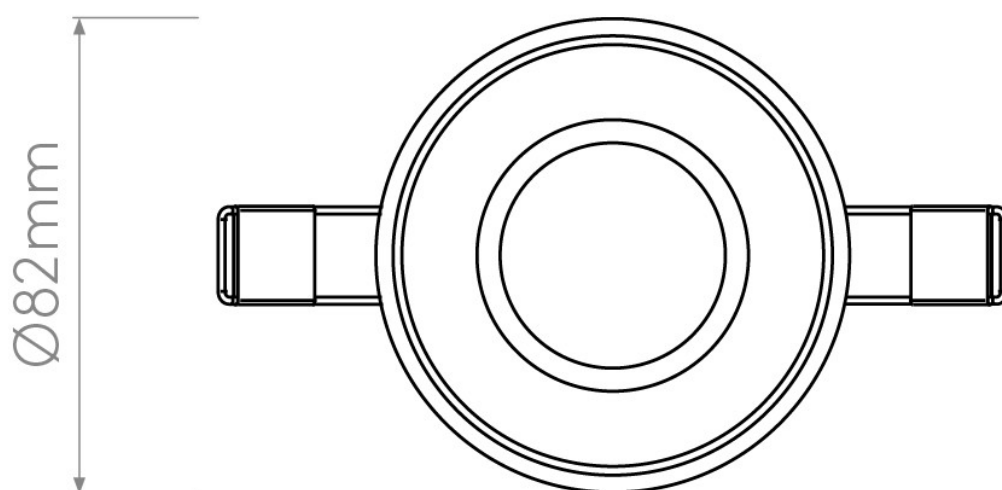

Astro Lighting - Minima Round LED 1249005 - Textured White Downlight/Recessed Spot Light

CONTACT