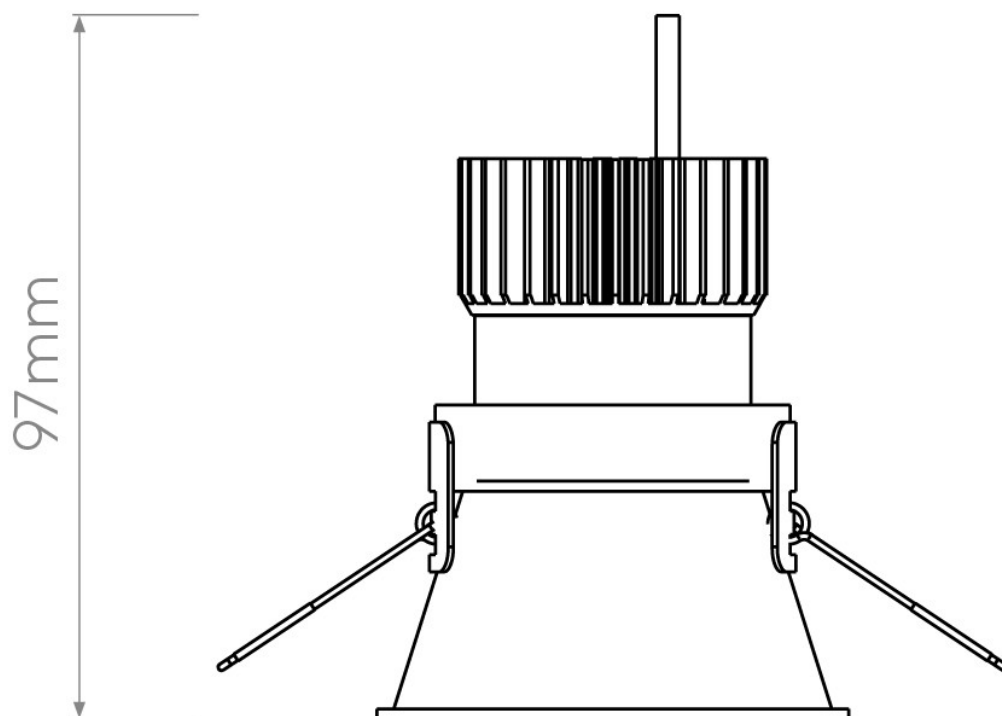

Astro Lighting - Minima Round LED 1249005 - Textured White Downlight/Recessed Spot Light

CONTACT