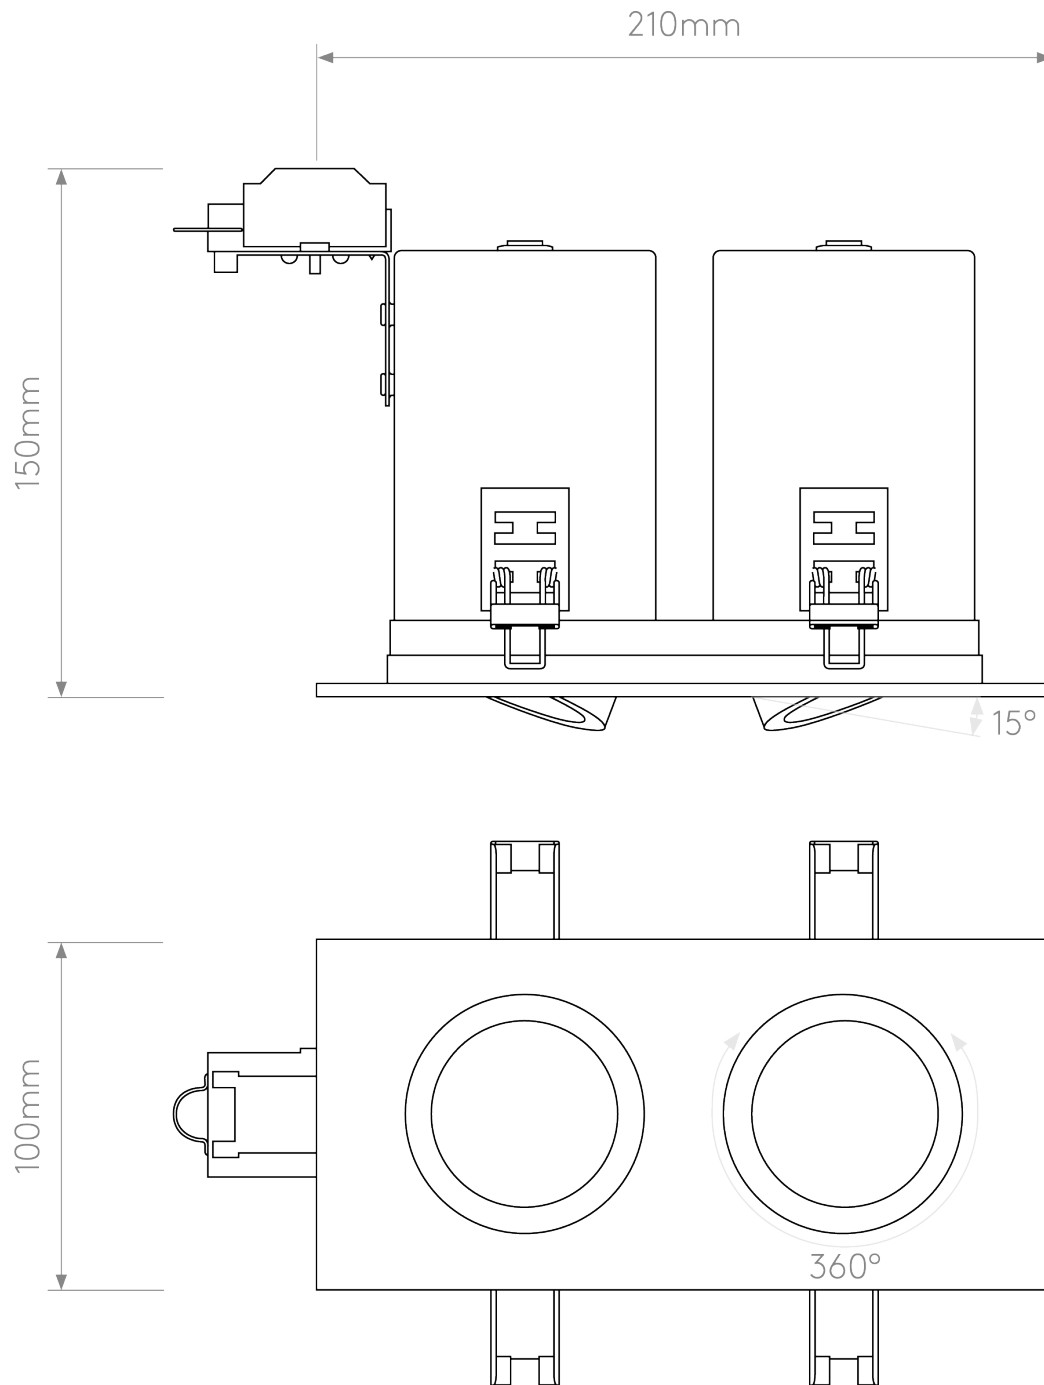

Astro Lighting - Taro Twin Fire-Rated 1240032 - Fire Rated Matt White Downlight/Recessed Spot Light

CONTACT