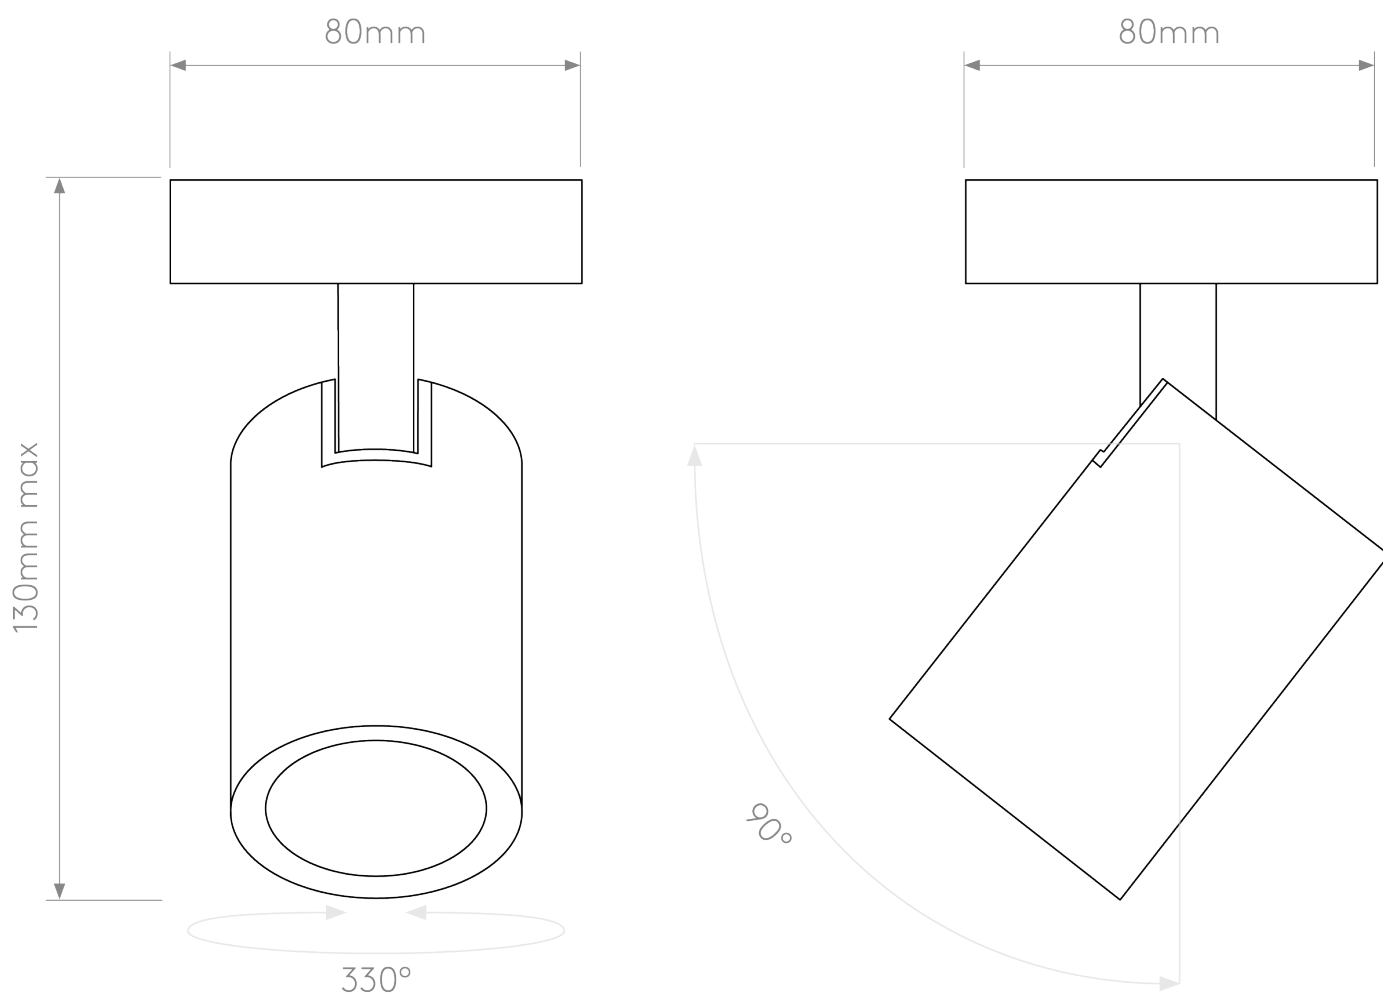

Astro Lighting - Ascoli Single 1286001 - Textured White Spotlight

CONTACT