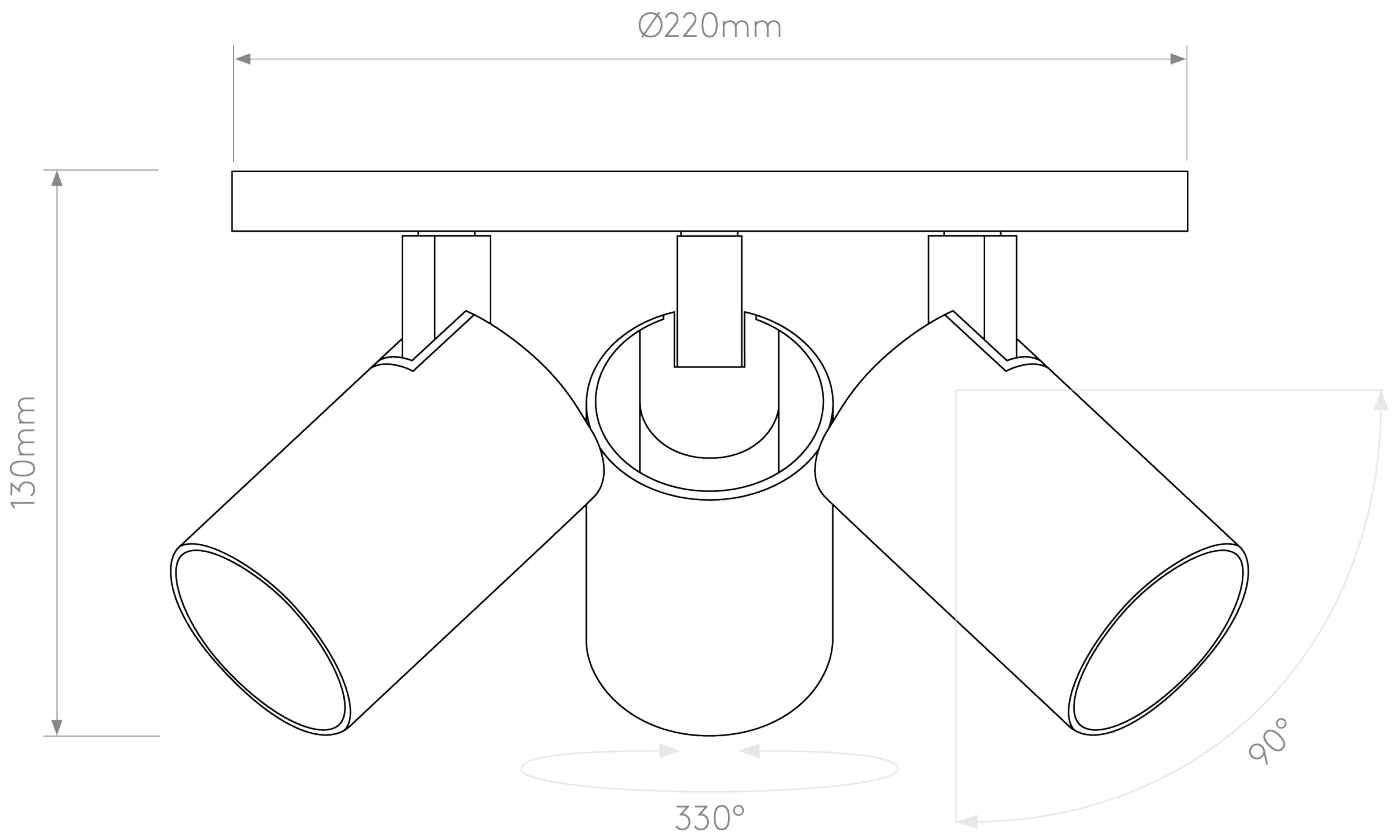

Astro Lighting - Ascoli Triple Round 1286002 - Textured White Spotlight

**CONTACT**