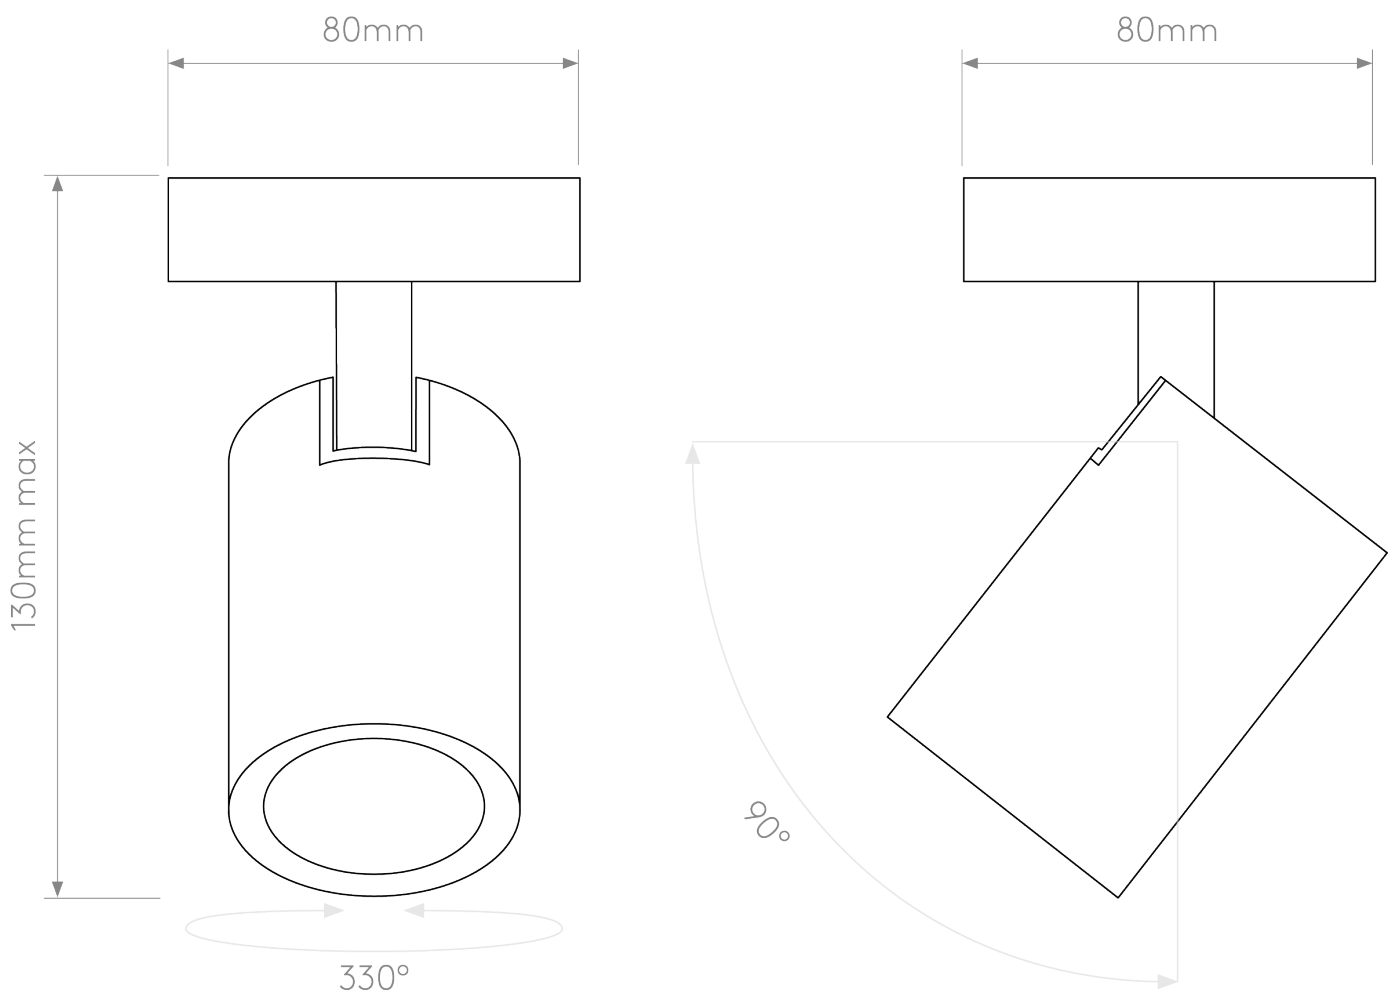

Astro Lighting - Ascoli Single 1286004 - Bronze Spotlight

**CONTACT**