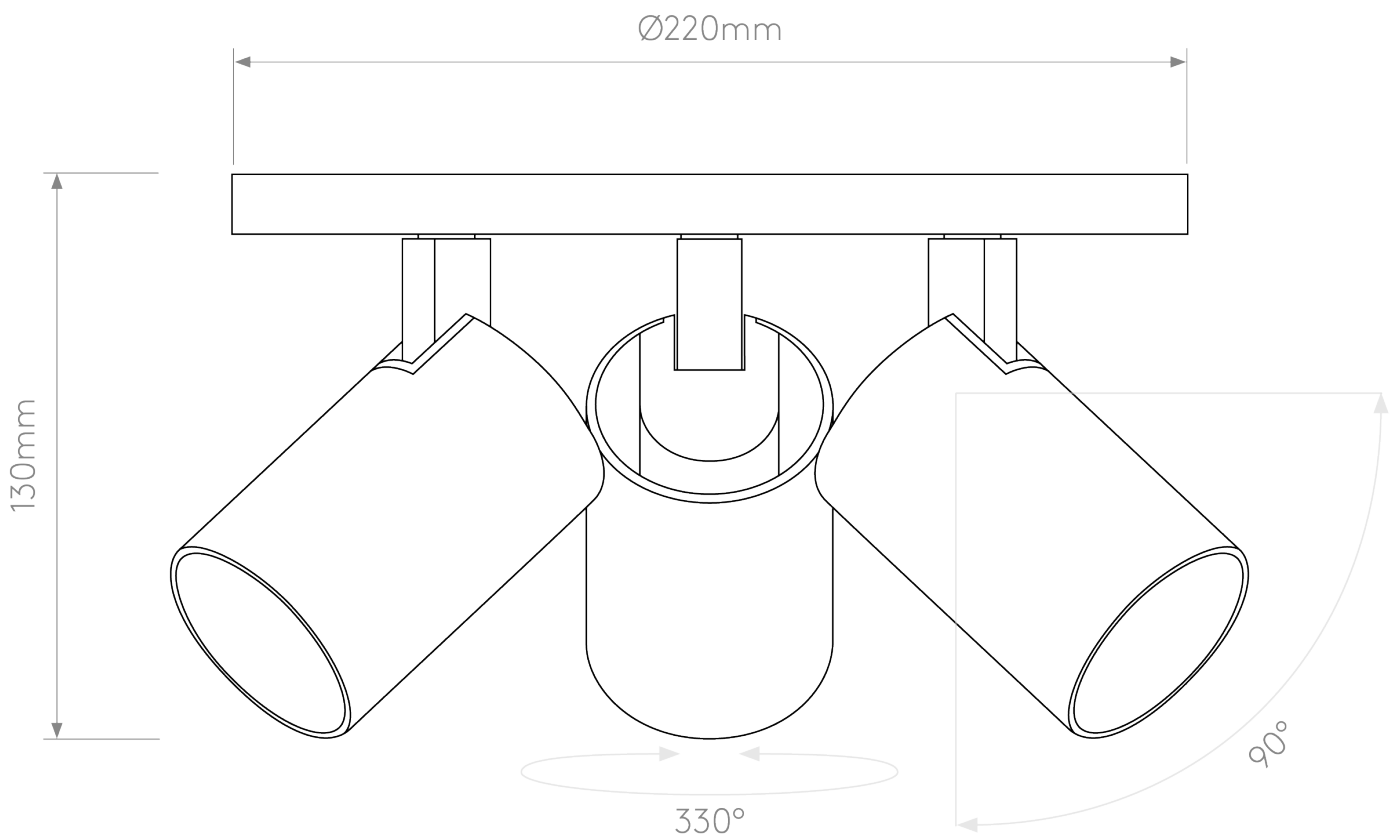

Astro Lighting - Ascoli Triple Round 1286005 - Bronze Spotlight

CONTACT