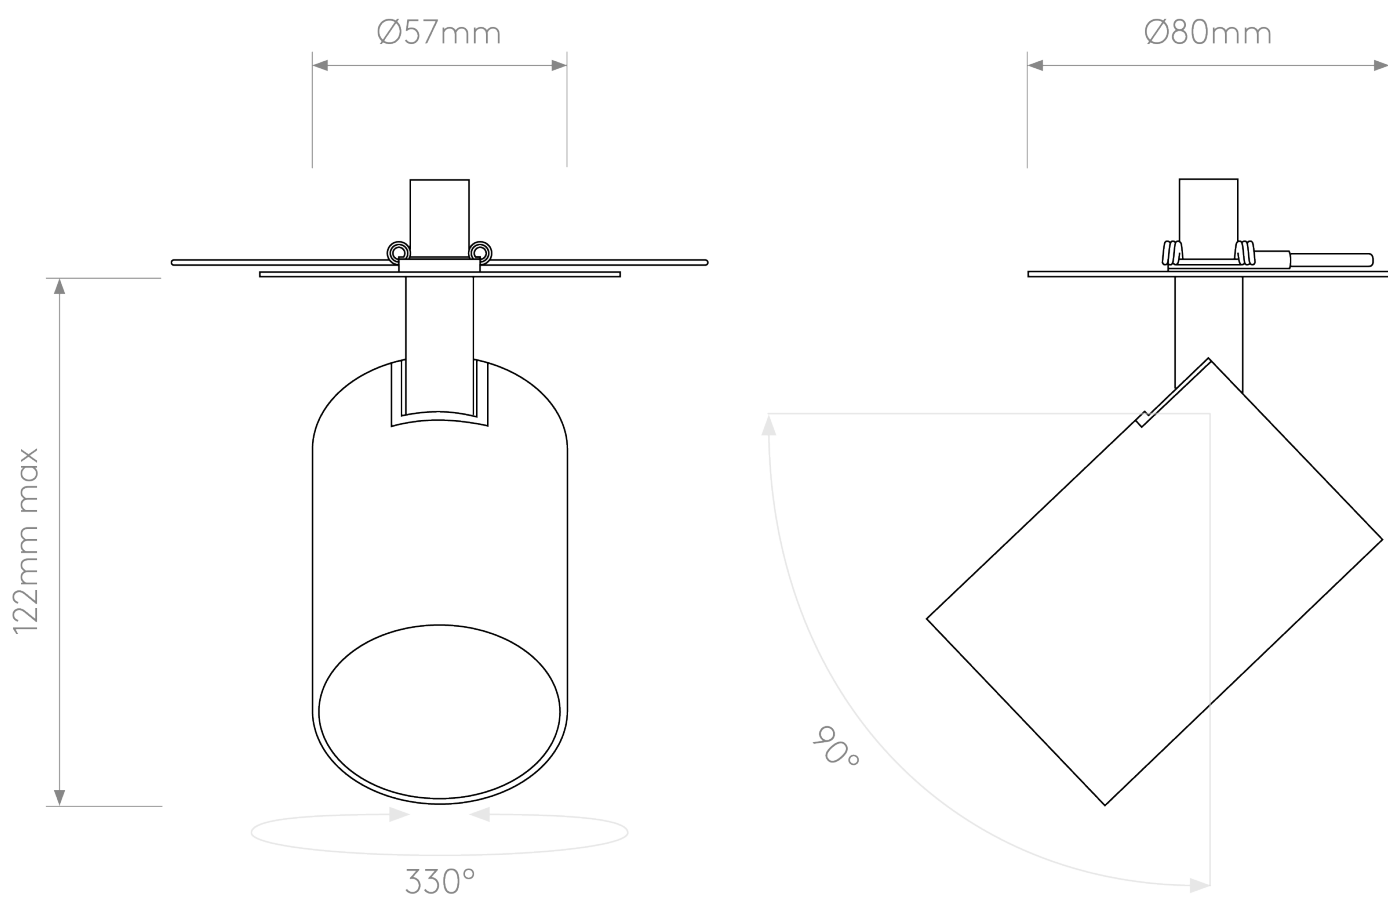

Astro Lighting - Ascoli Recessed 1286022 - Bronze Spotlight

CONTACT