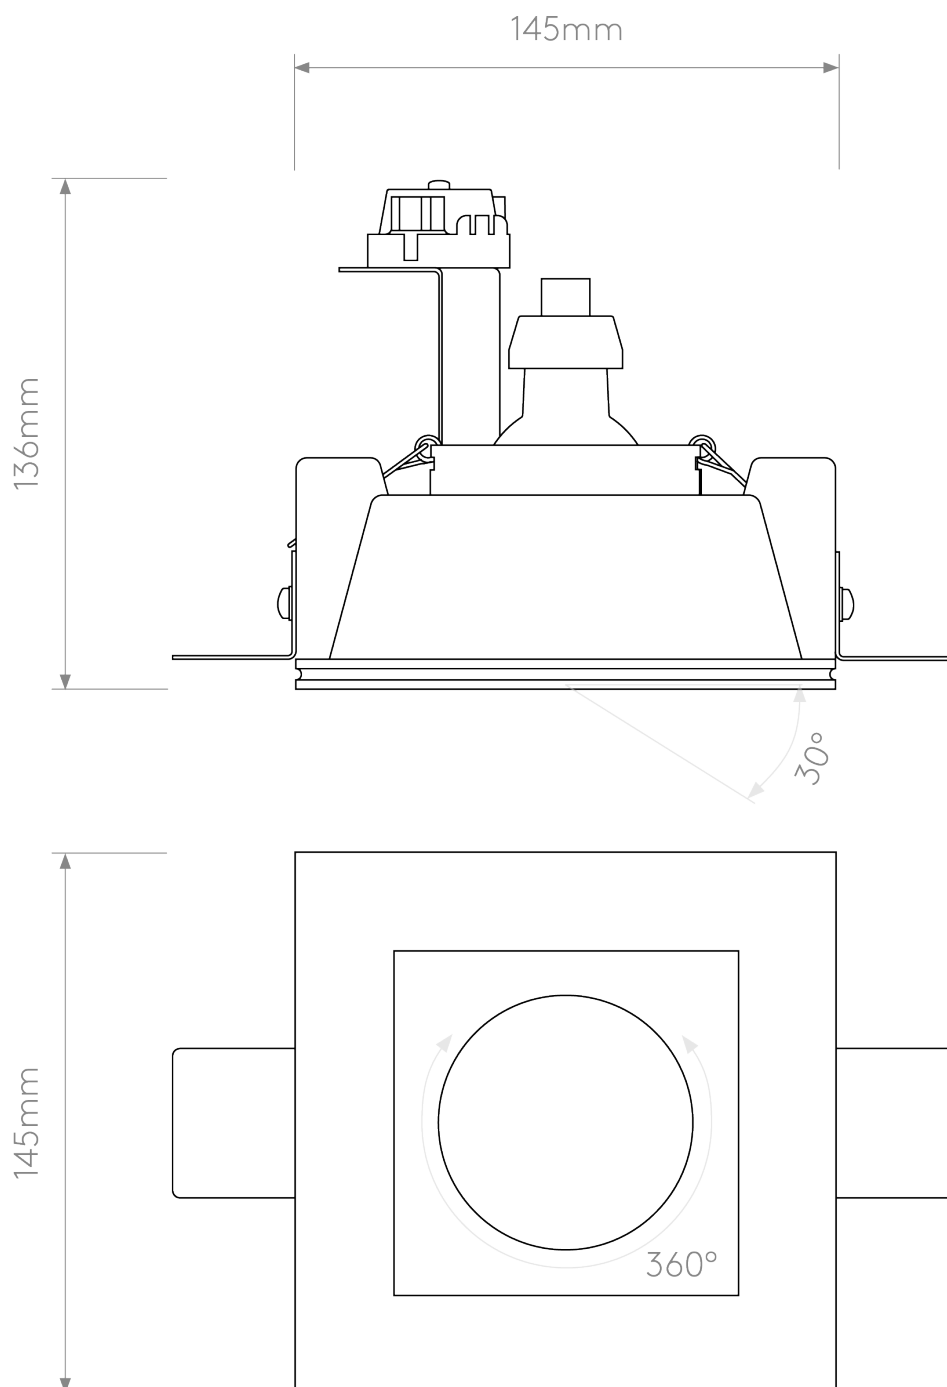

Astro Lighting - Blanco Trimless Square Adjustable 1253007 - Plaster Downlight/Recessed Spot Light

CONTACT