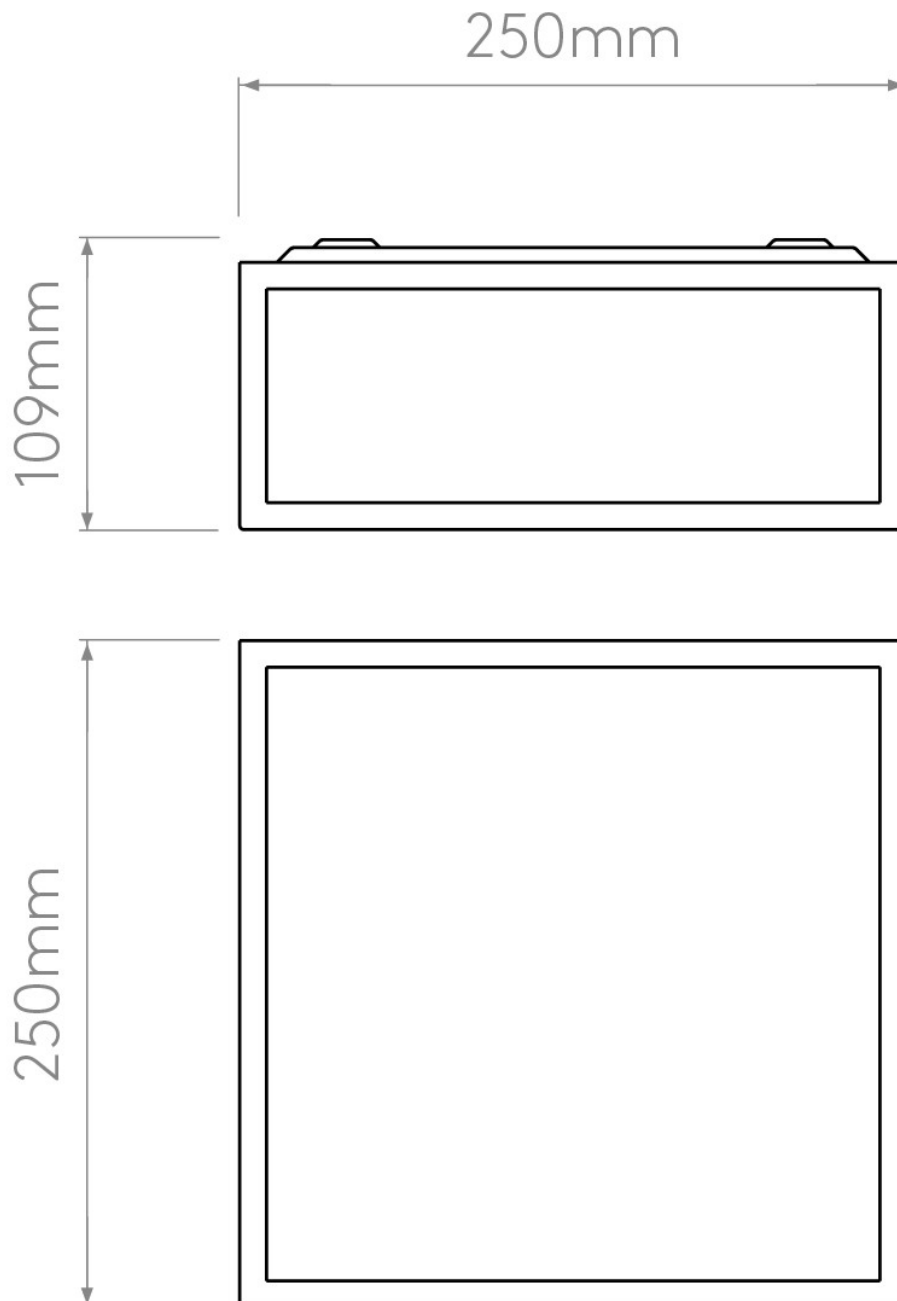

Astro Lighting - Bronte 1353001 - Matt Black Ceiling Light

CONTACT