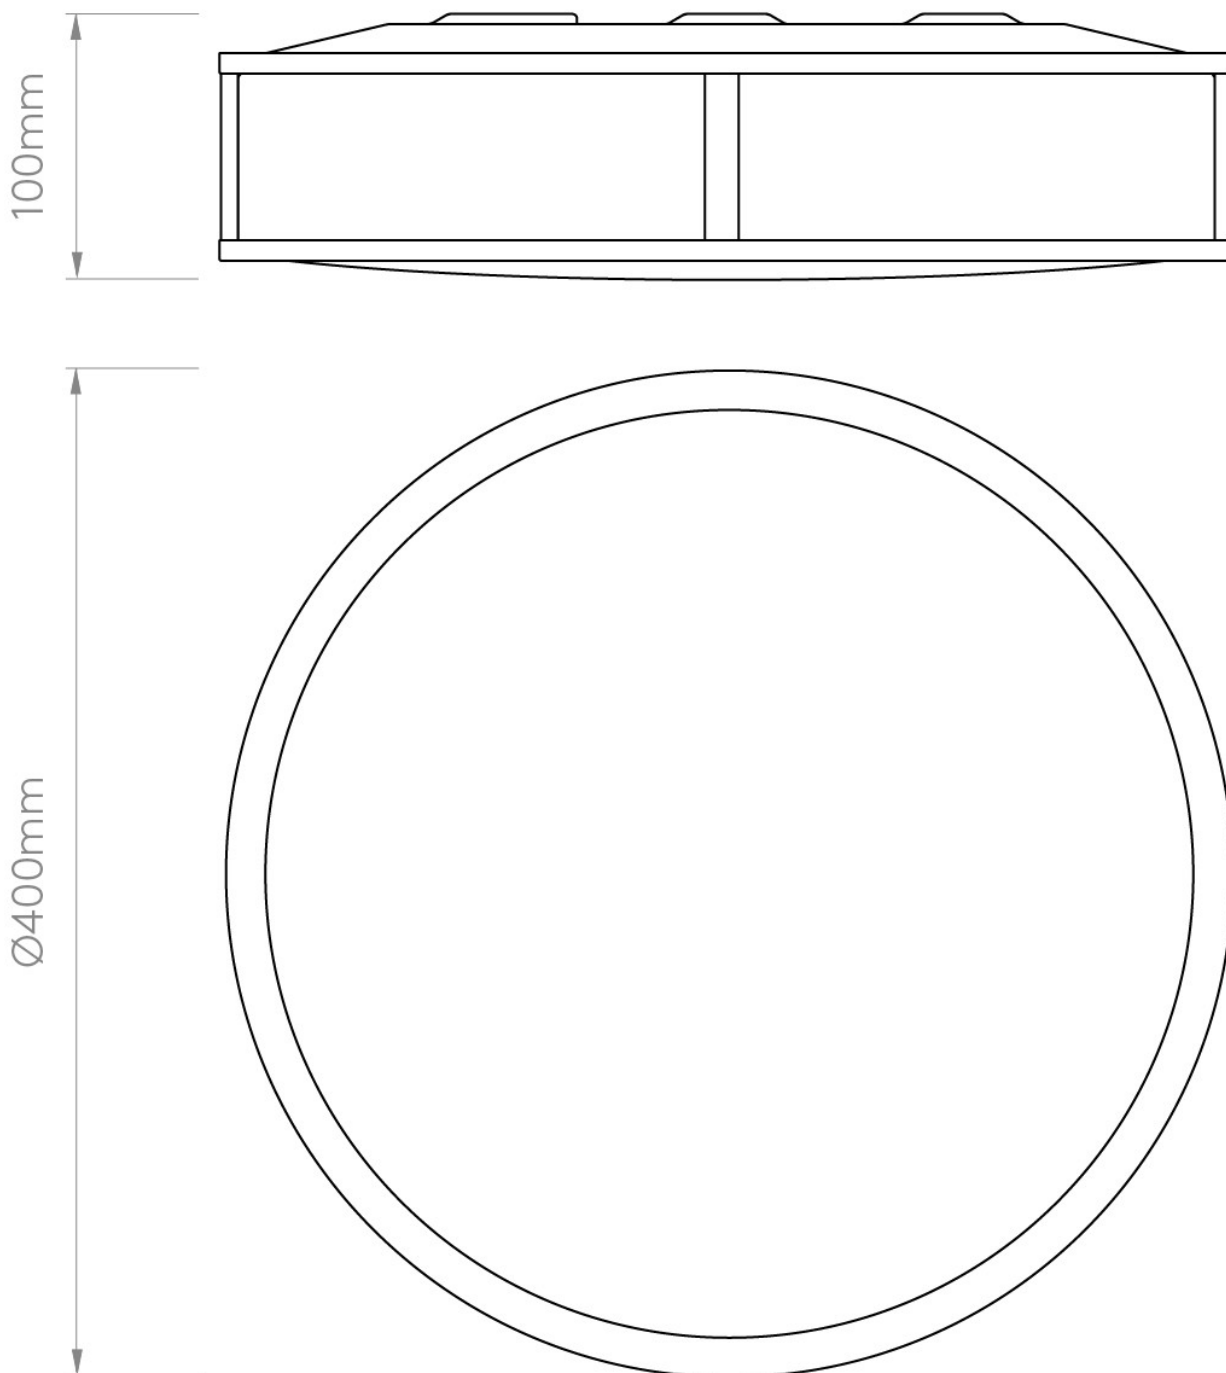

Astro Lighting - Mashiko 400 Round 1121026 - IP44 Polished Chrome Ceiling Light

**CONTACT**