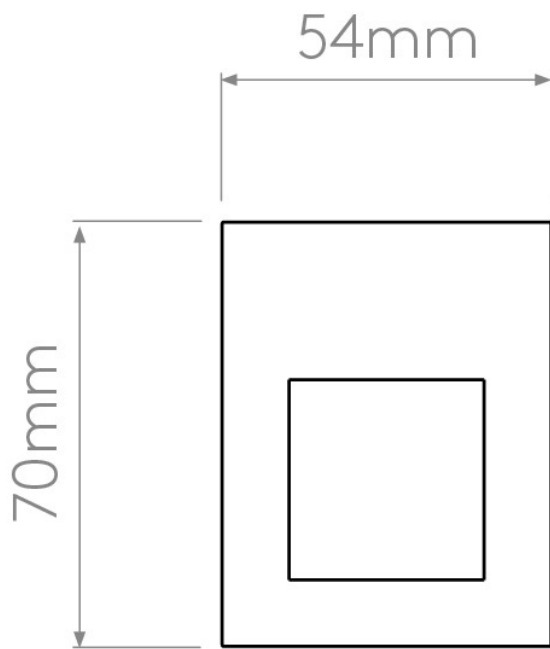

Astro Lighting - Borgo 54 LED 2700K 1212033 - IP65 Textured White Marker Light

**CONTACT**