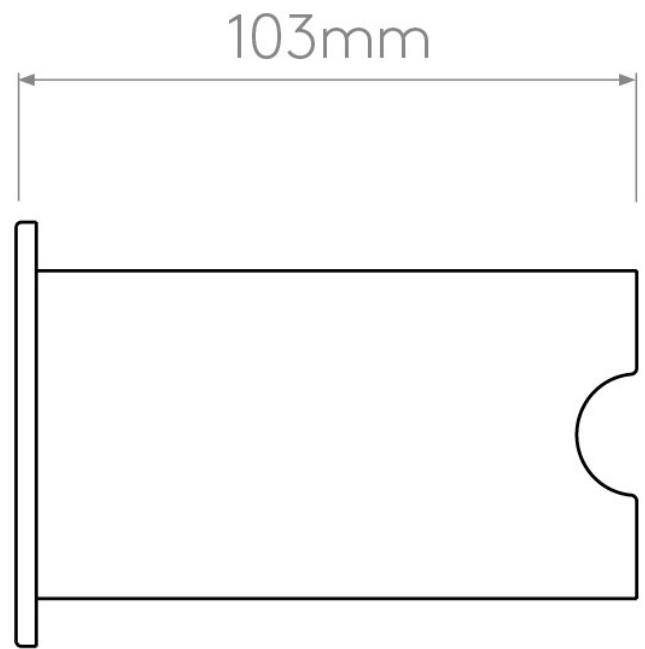

Astro Lighting - Borgo 54 LED 2700K 1212033 - IP65 Textured White Marker Light

**CONTACT**