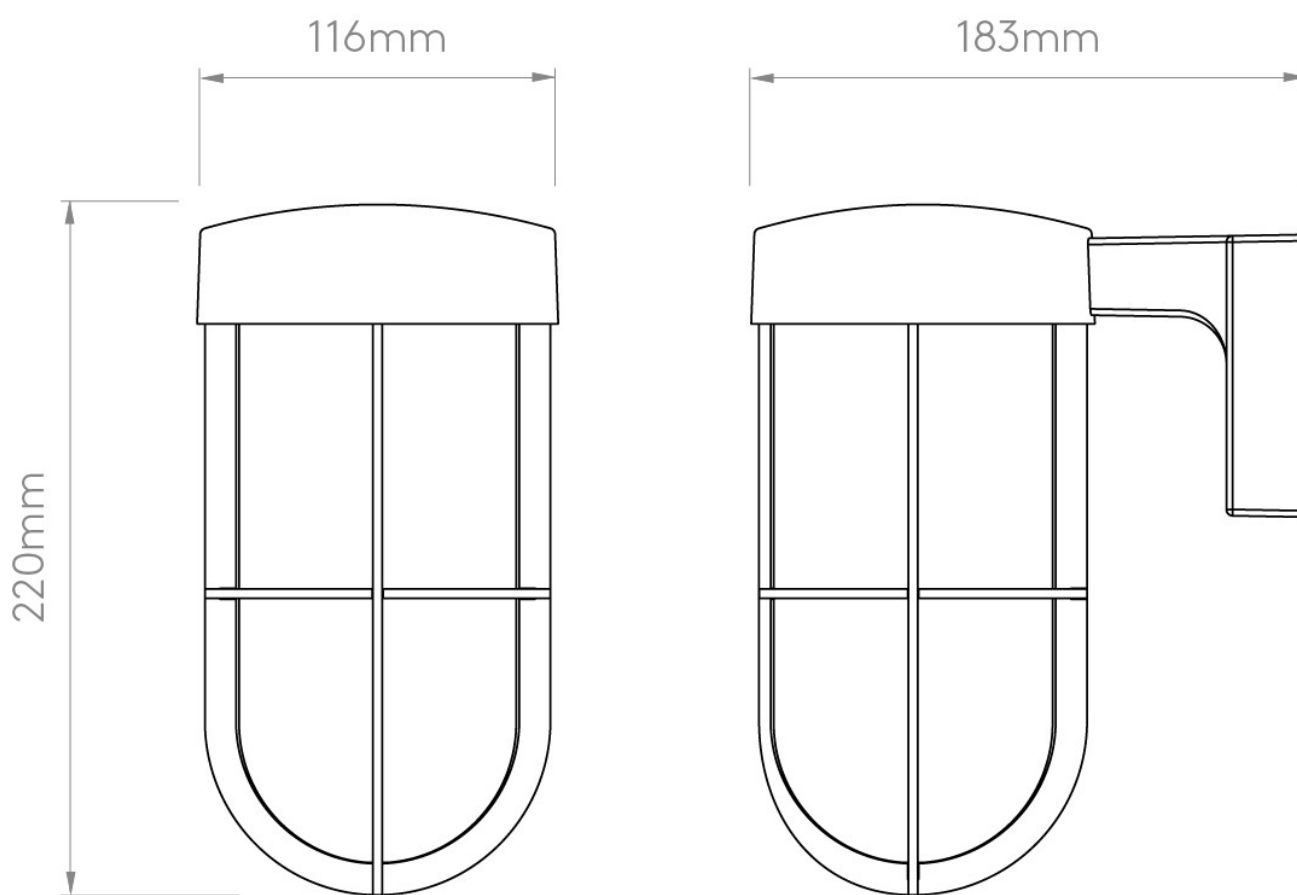

Astro Lighting - Cabin Wall 1368025 - IP44 Bronze Wall Light

CONTACT