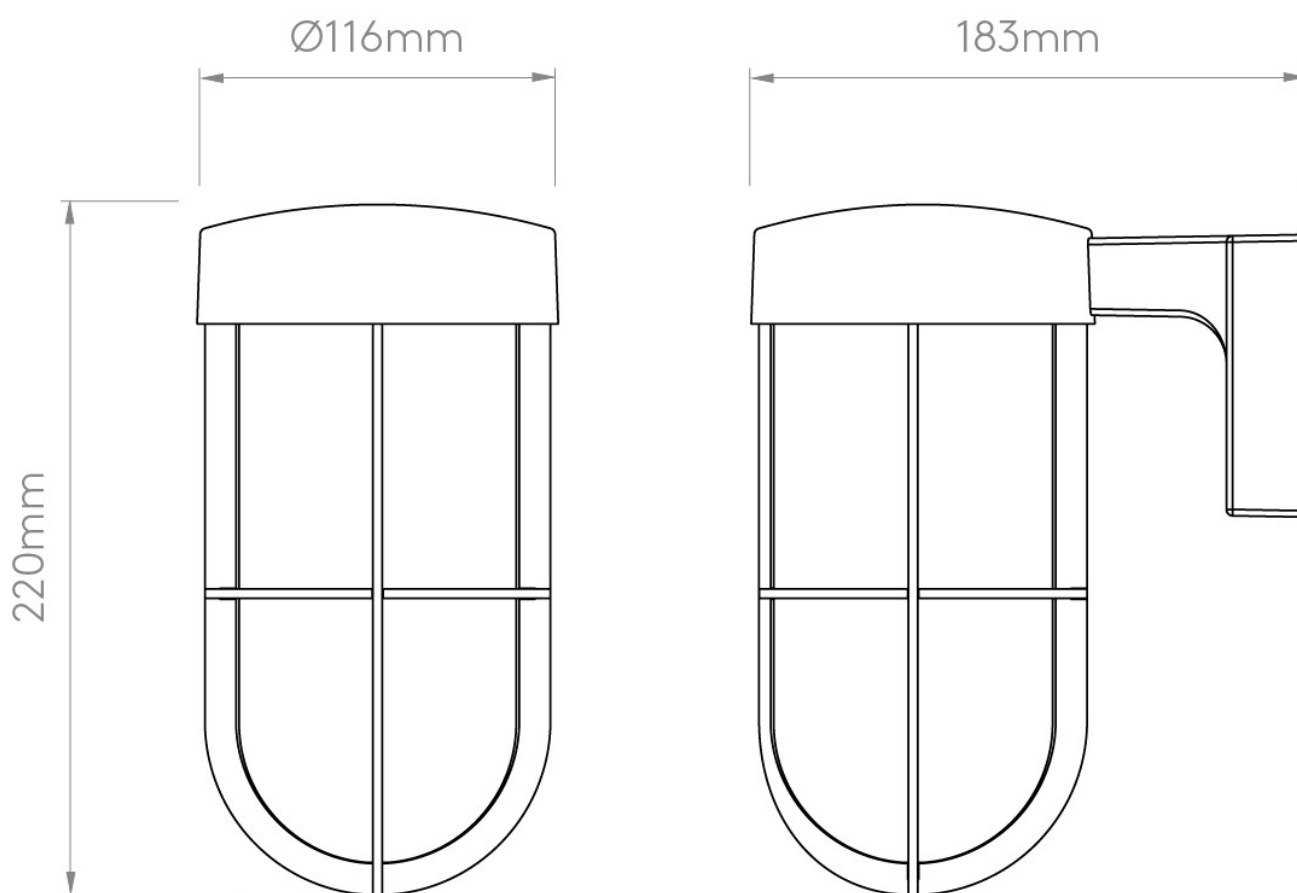

Astro Lighting - Cabin Wall Frosted 1368008 - IP44 Antique Brass Wall Light

CONTACT