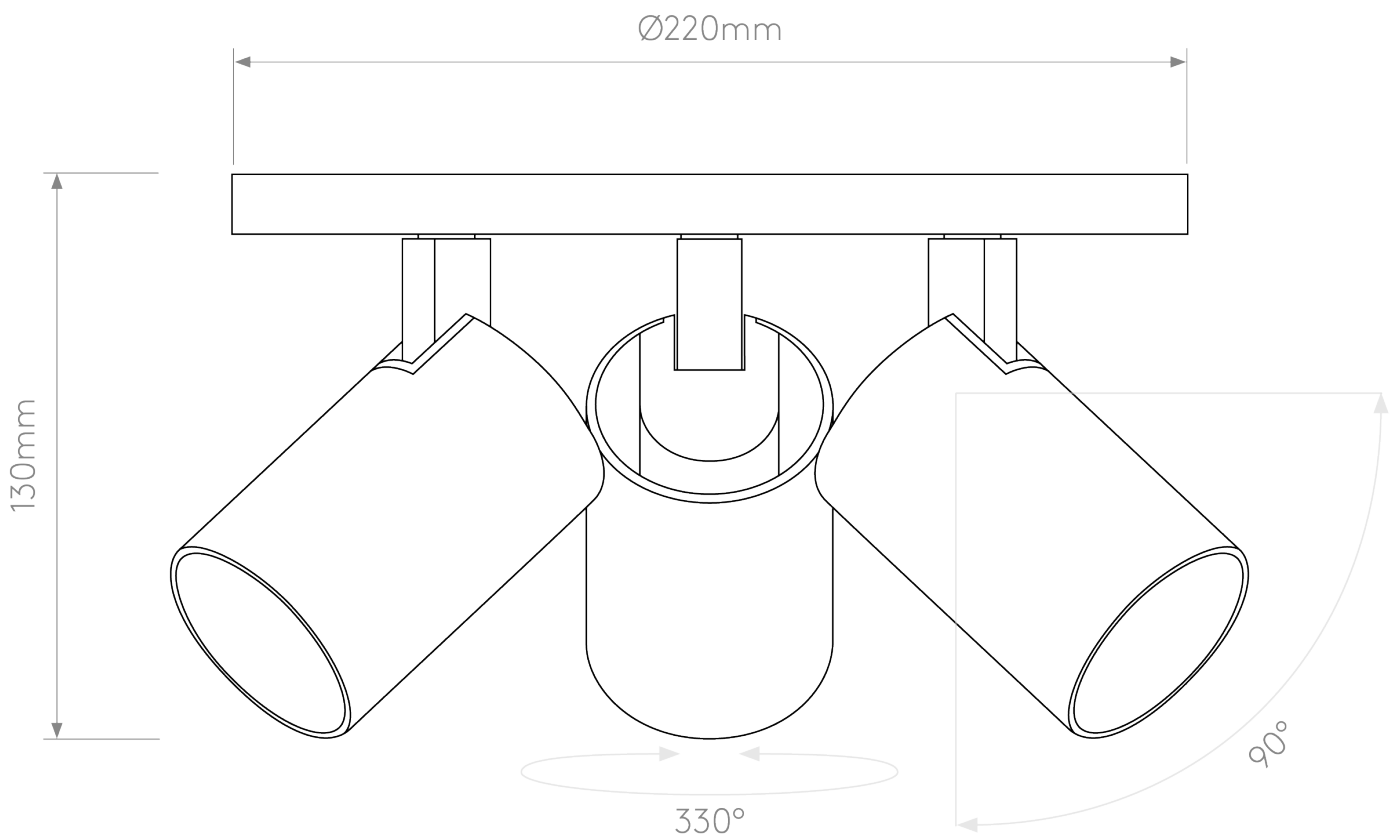

Astro Lighting - Ascoli Triple Round 1286012 - Matt Nickel Spotlight

**CONTACT**