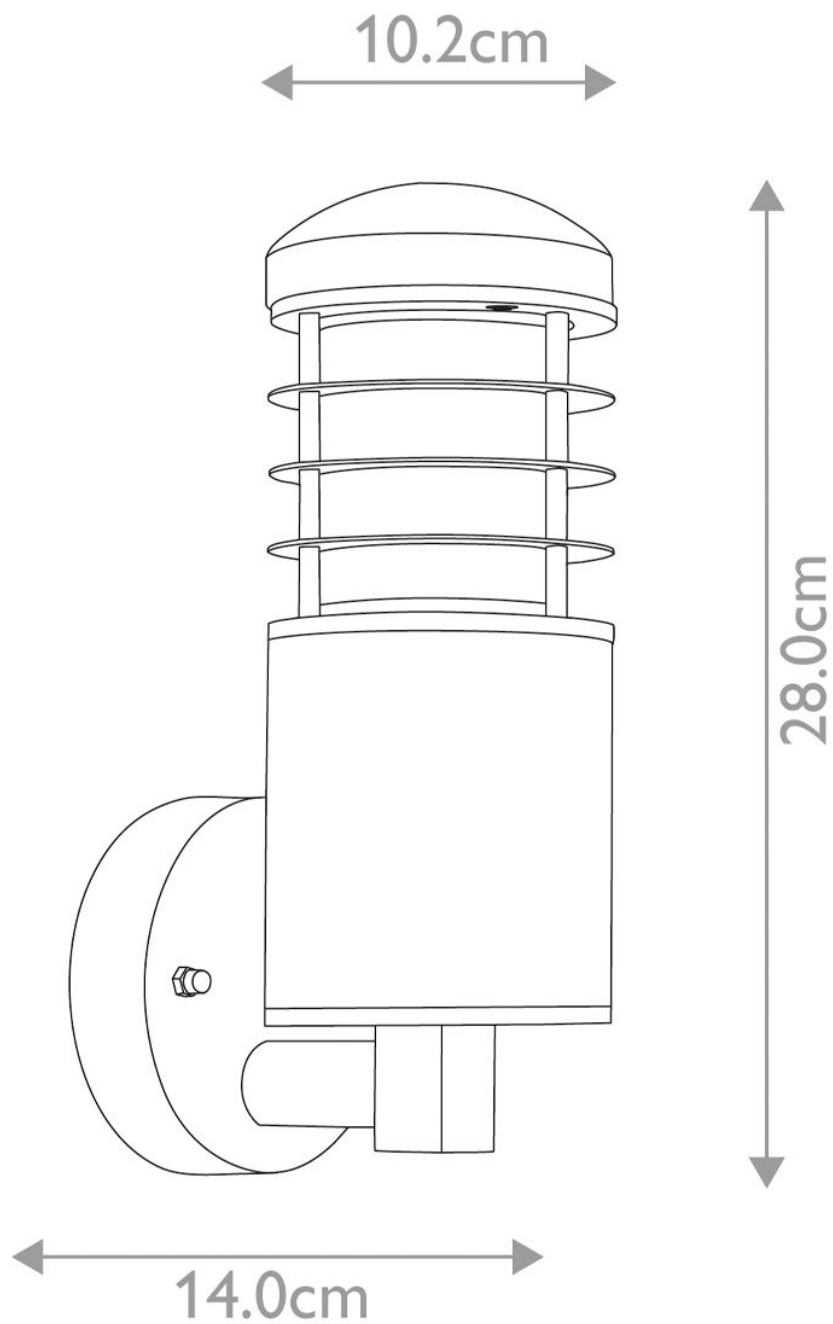

Elstead - Garden Zone - Poole GZ-POOLE-W Wall Light

CONTACT