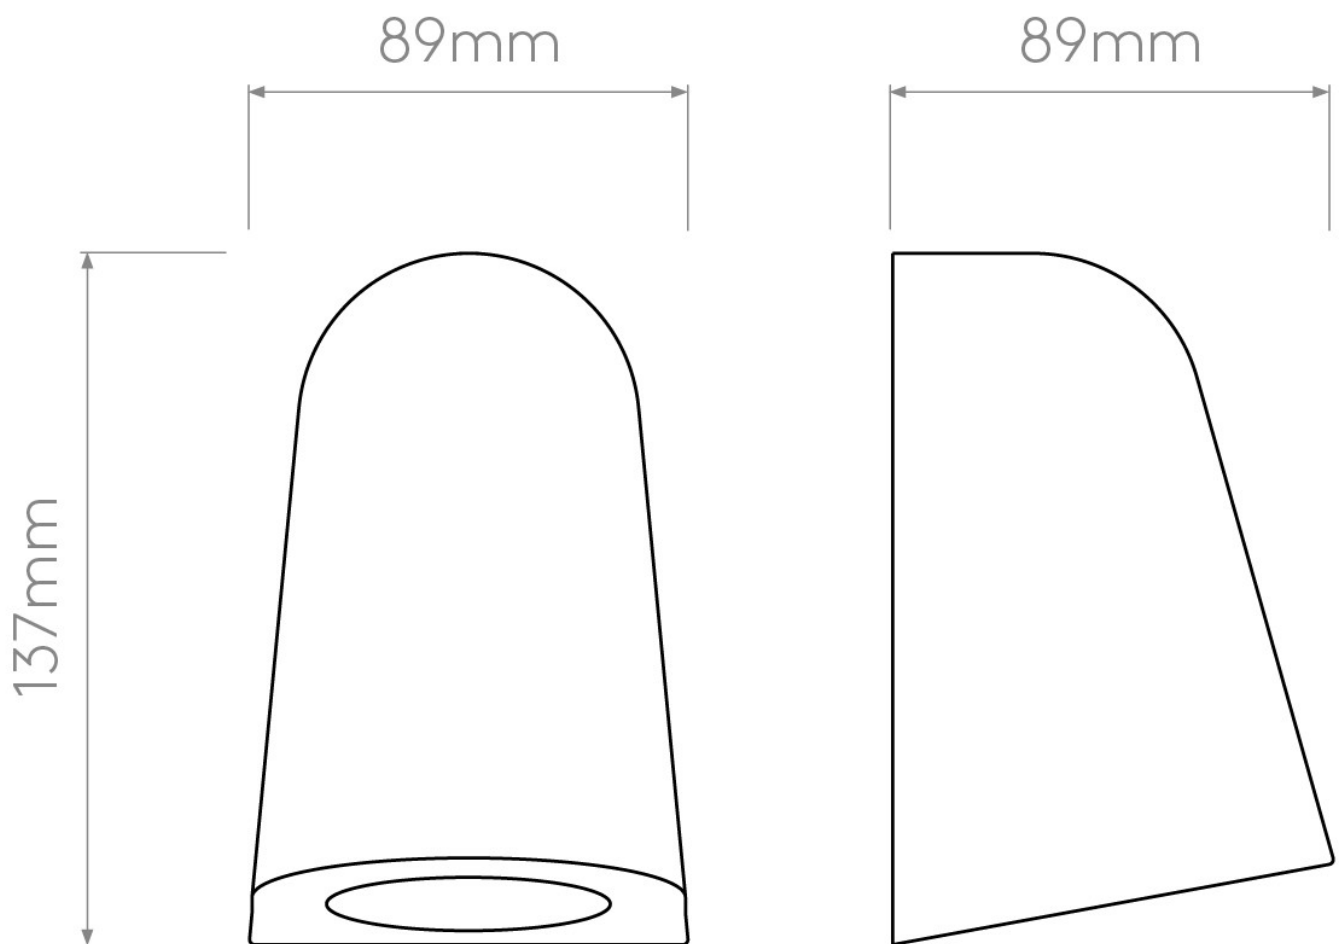

Astro Lighting - Mast Light 1317006 (8183) - Coastal IP44 Concrete Wall Light

Please note that some dimensions may vary slightly due to manufacturing tolerances, this includes cable entry and fixing holes