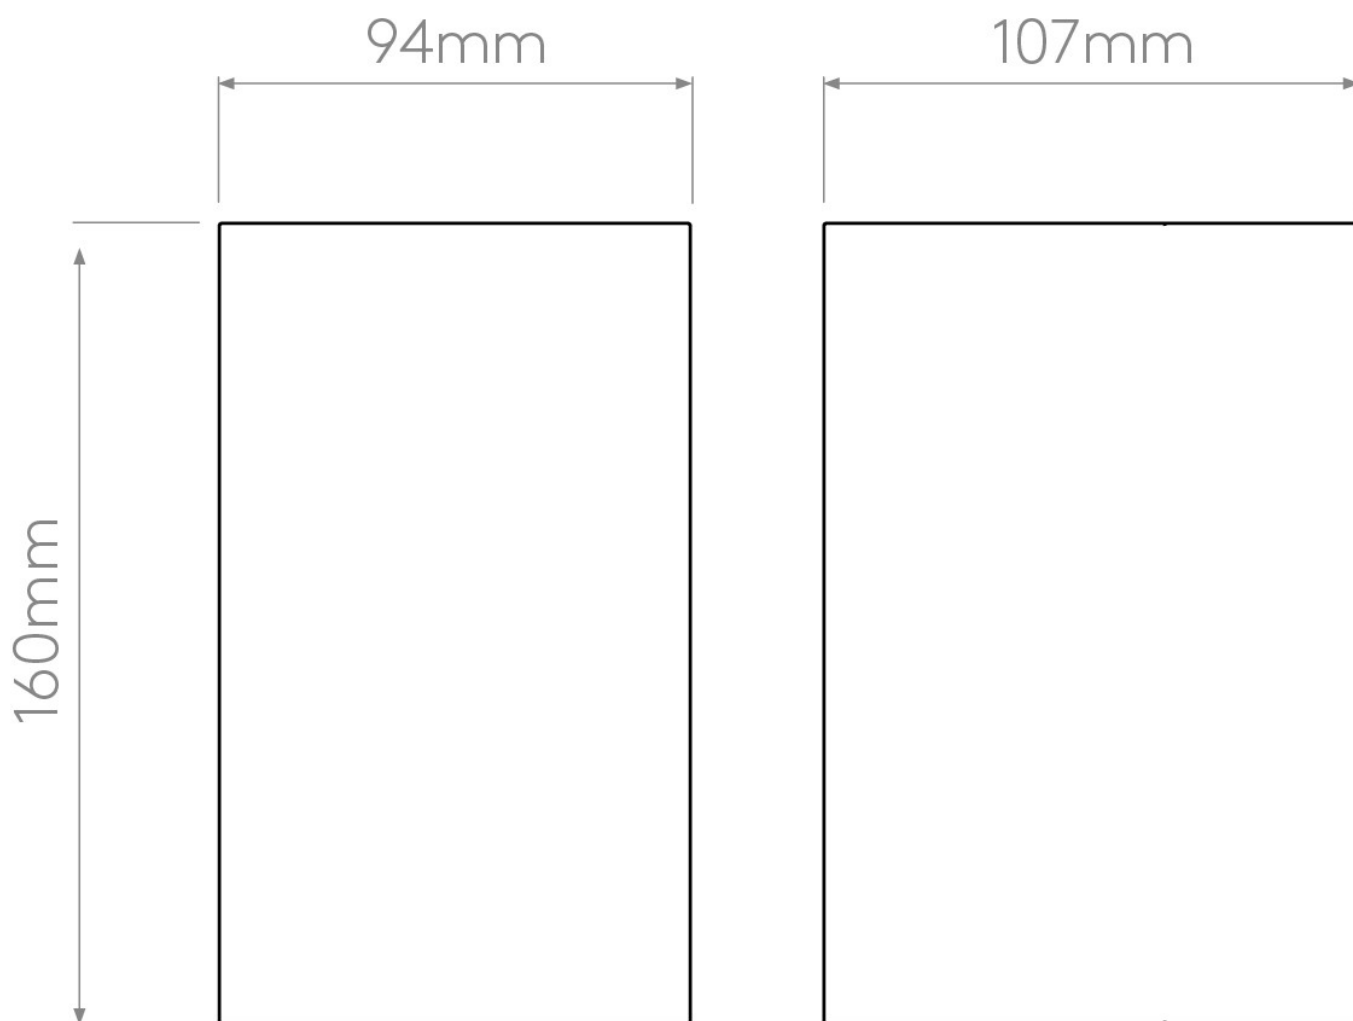

Astro Lighting - Dunbar 160 LED 1384020 (8187) - Coastal IP65 Concrete Wall Light

CONTACT