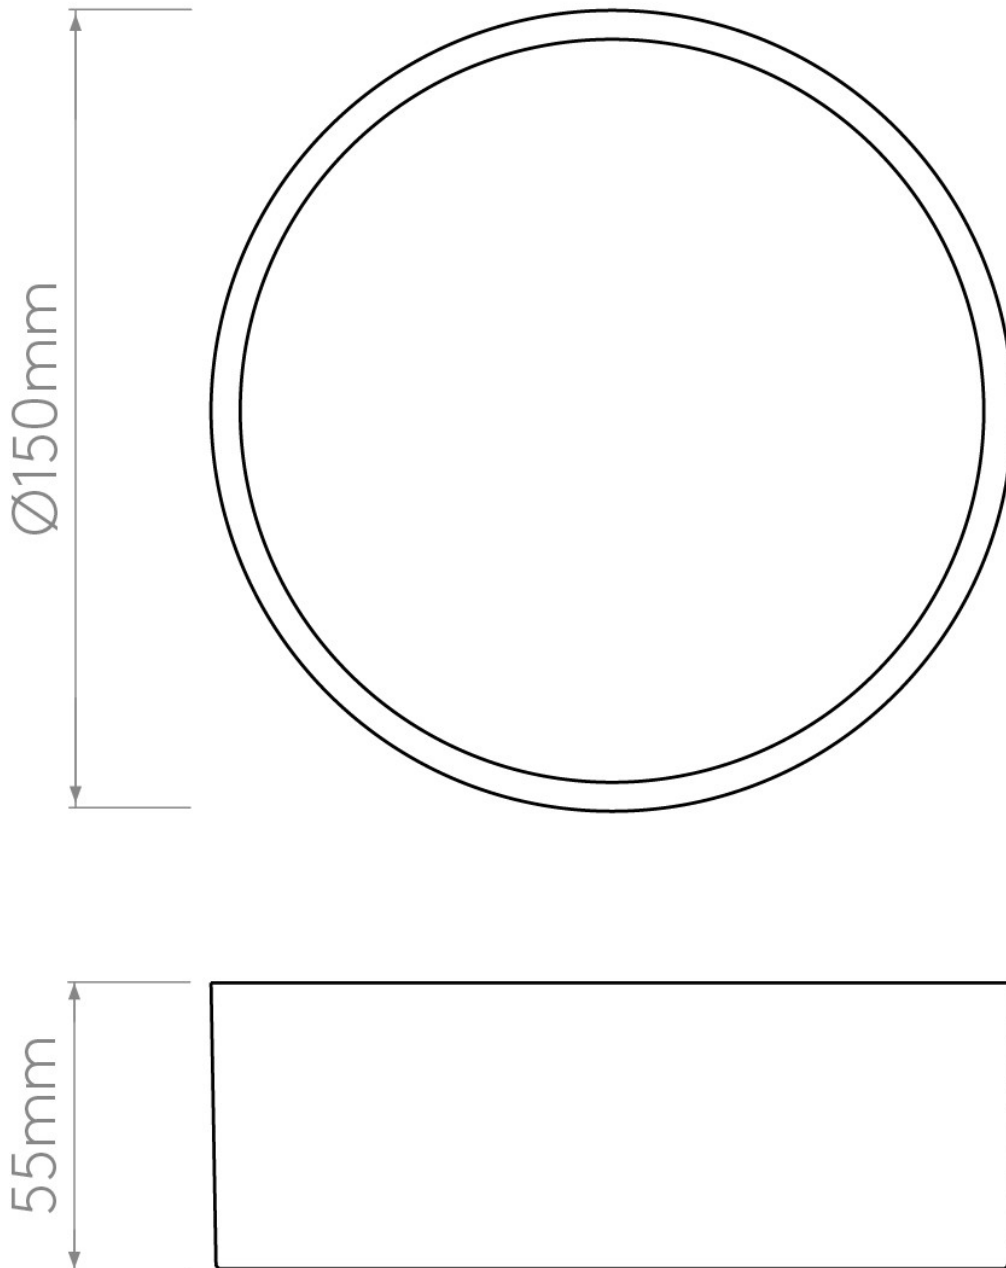

Astro Lighting - Kea 150 Round 1391002 - IP65 Textured Black Wall or Ceiling Light

**CONTACT**