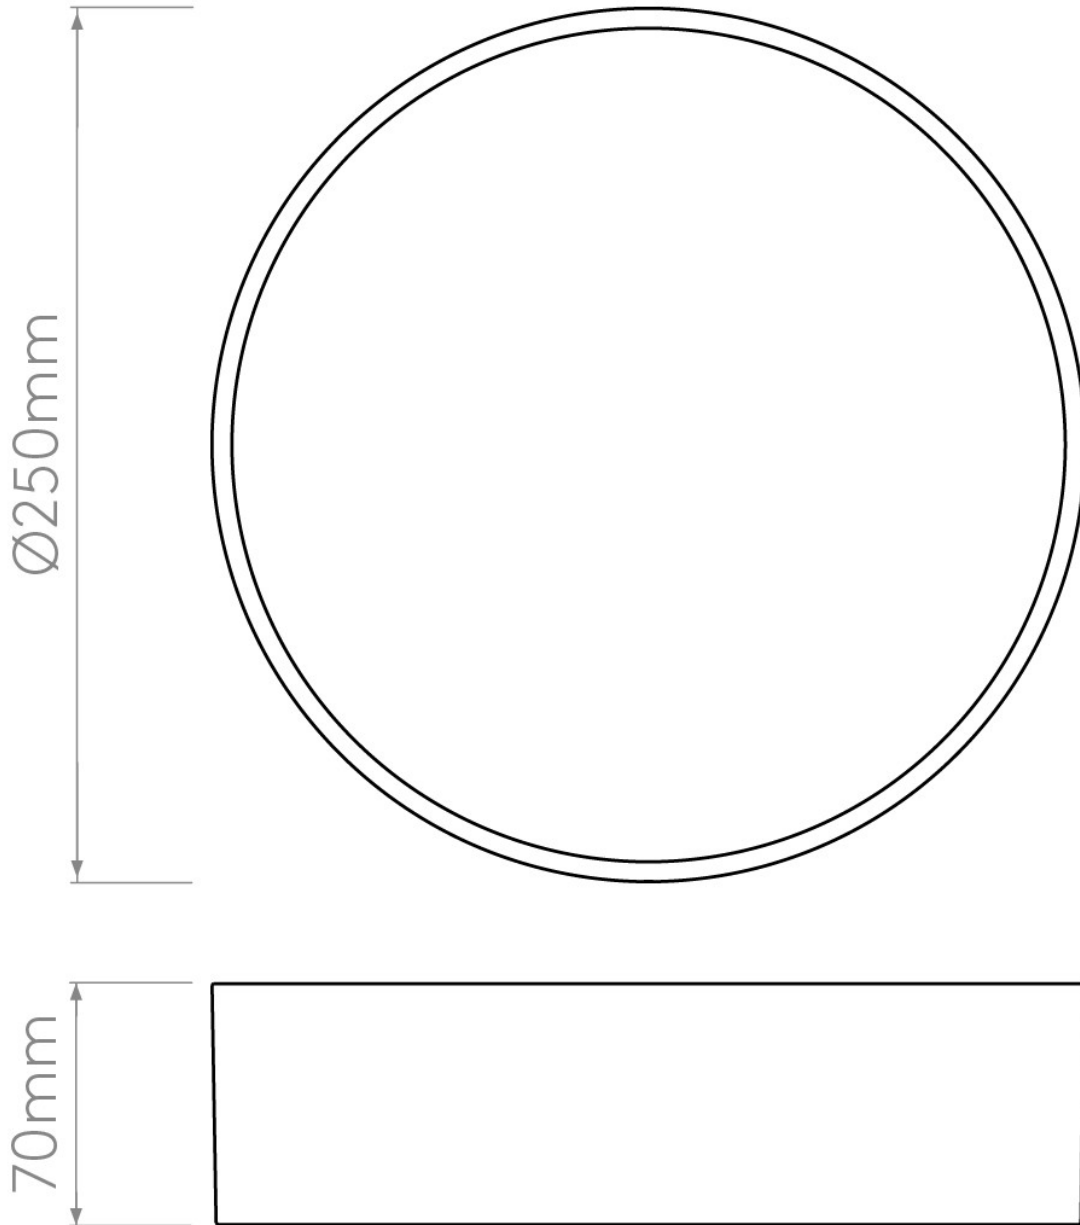

Astro Lighting - Kea 250 Round 1391003 - IP65 Textured White Wall or Ceiling Light

CONTACT