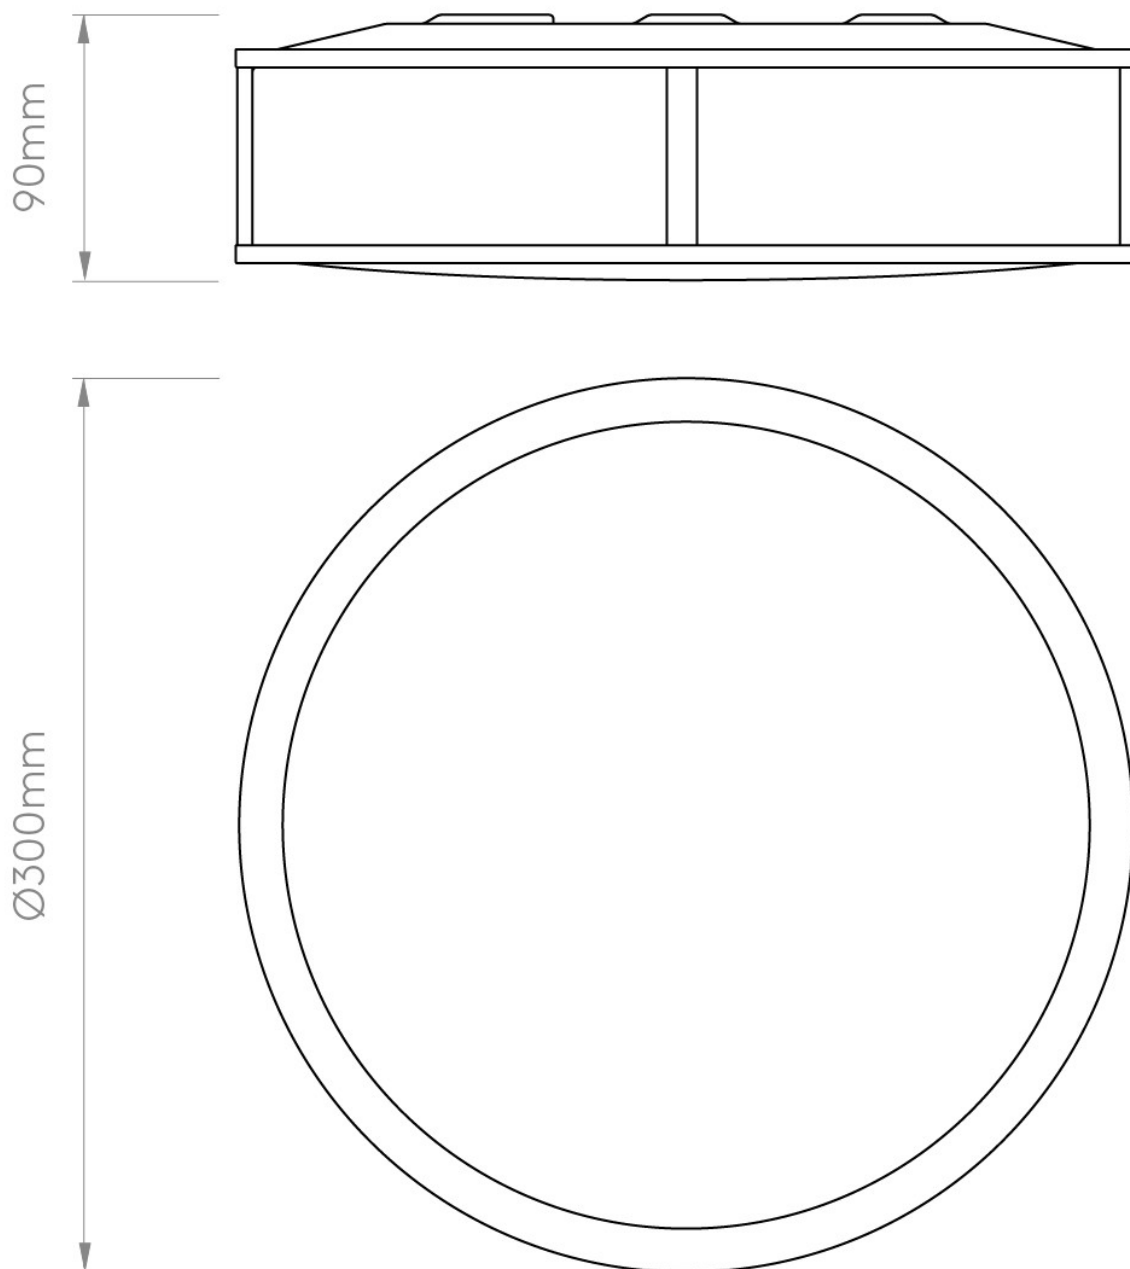

Astro Lighting - Mashiko Round 300 1121043 - IP44 Bronze Ceiling Light

CONTACT