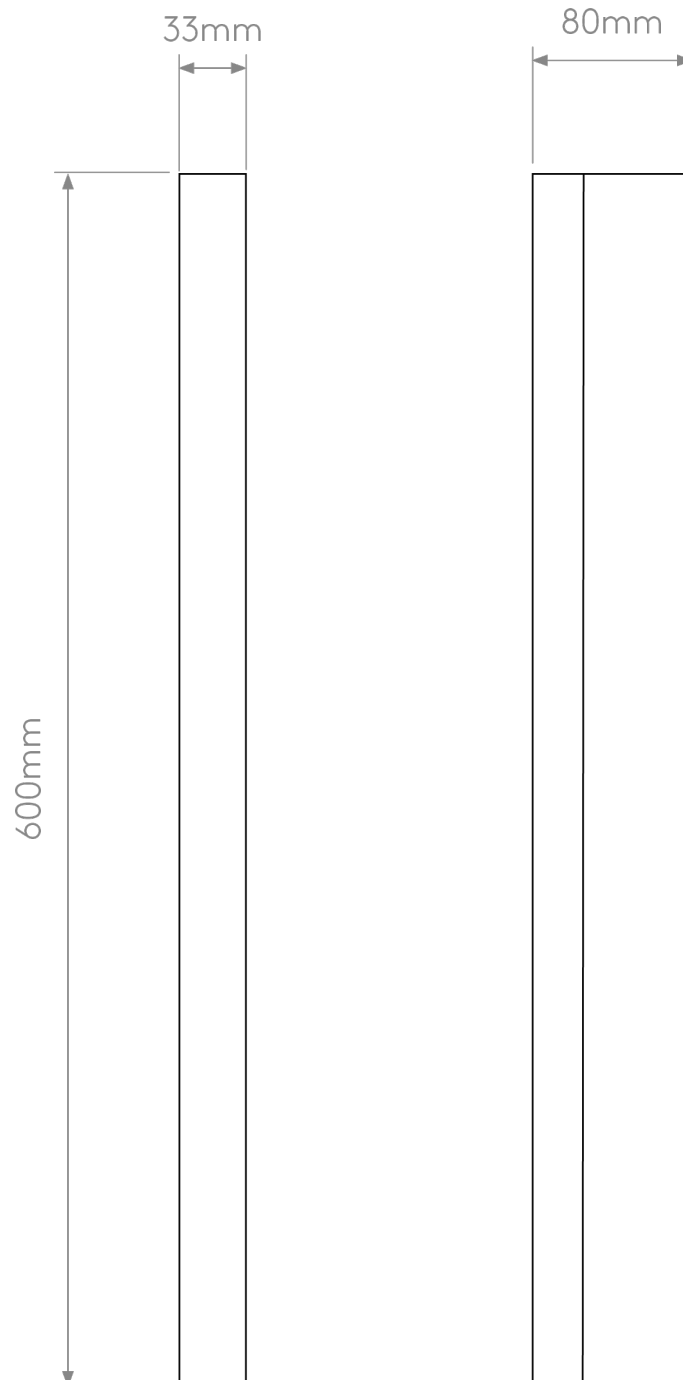

Astro Lighting - Artemis - 1308006 - LED Chrome White IP44 Bathroom Strip Wall Light

CONTACT