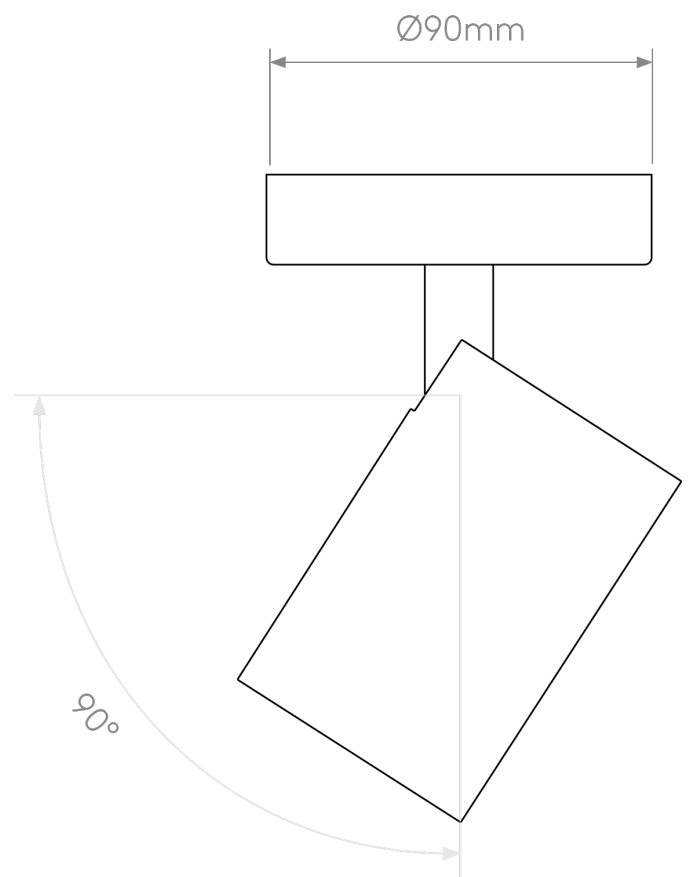

Astro Lighting - Aqua Single 1393001 - IP44 Matt White Spotlight

CONTACT