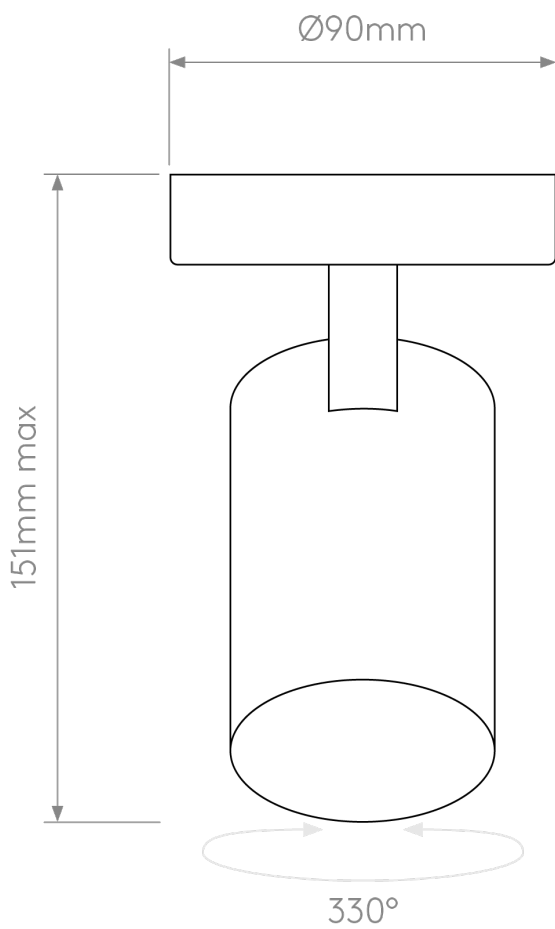

Astro Lighting - Aqua Single 1393001 - IP44 Matt White Spotlight

CONTACT