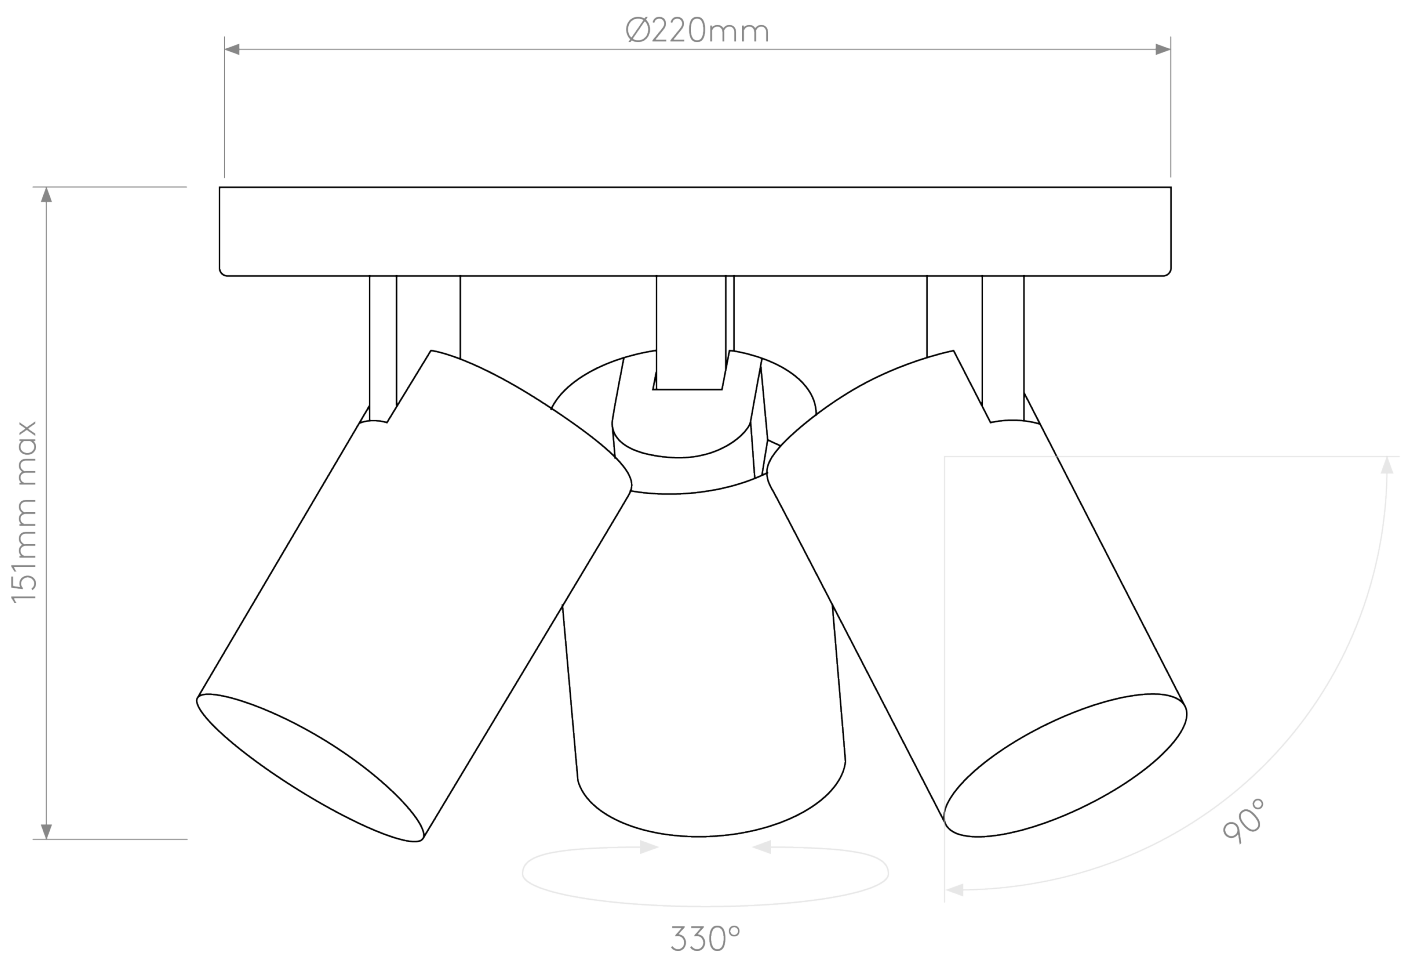

Astro Lighting - Aqua Triple Round 1393002 - IP44 Matt White Spotlight

CONTACT