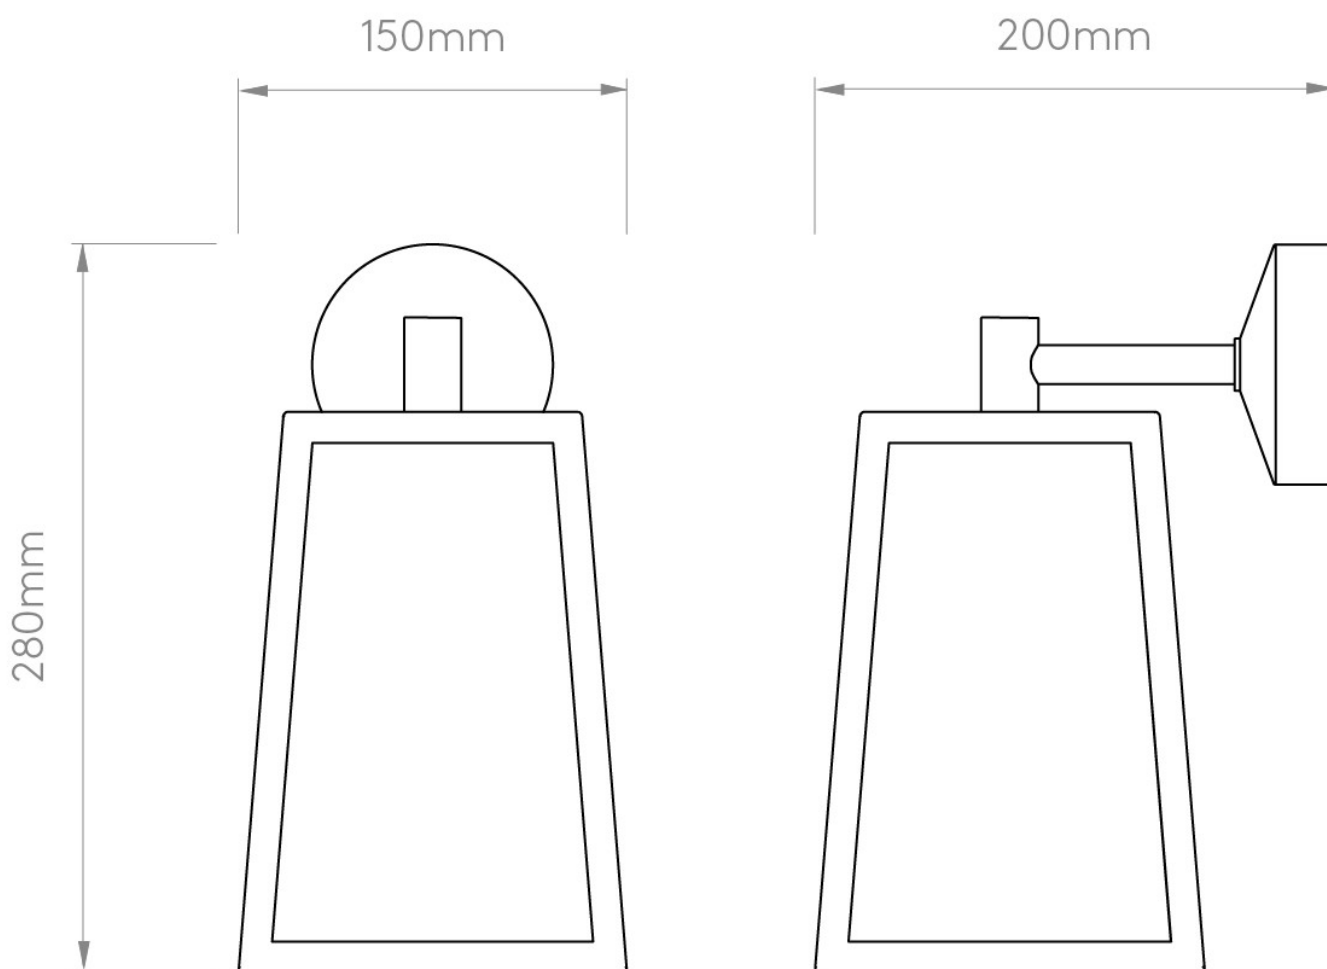

Astro Lighting - Calvi Wall 215 1306005 - Antique Brass Wall Light

CONTACT