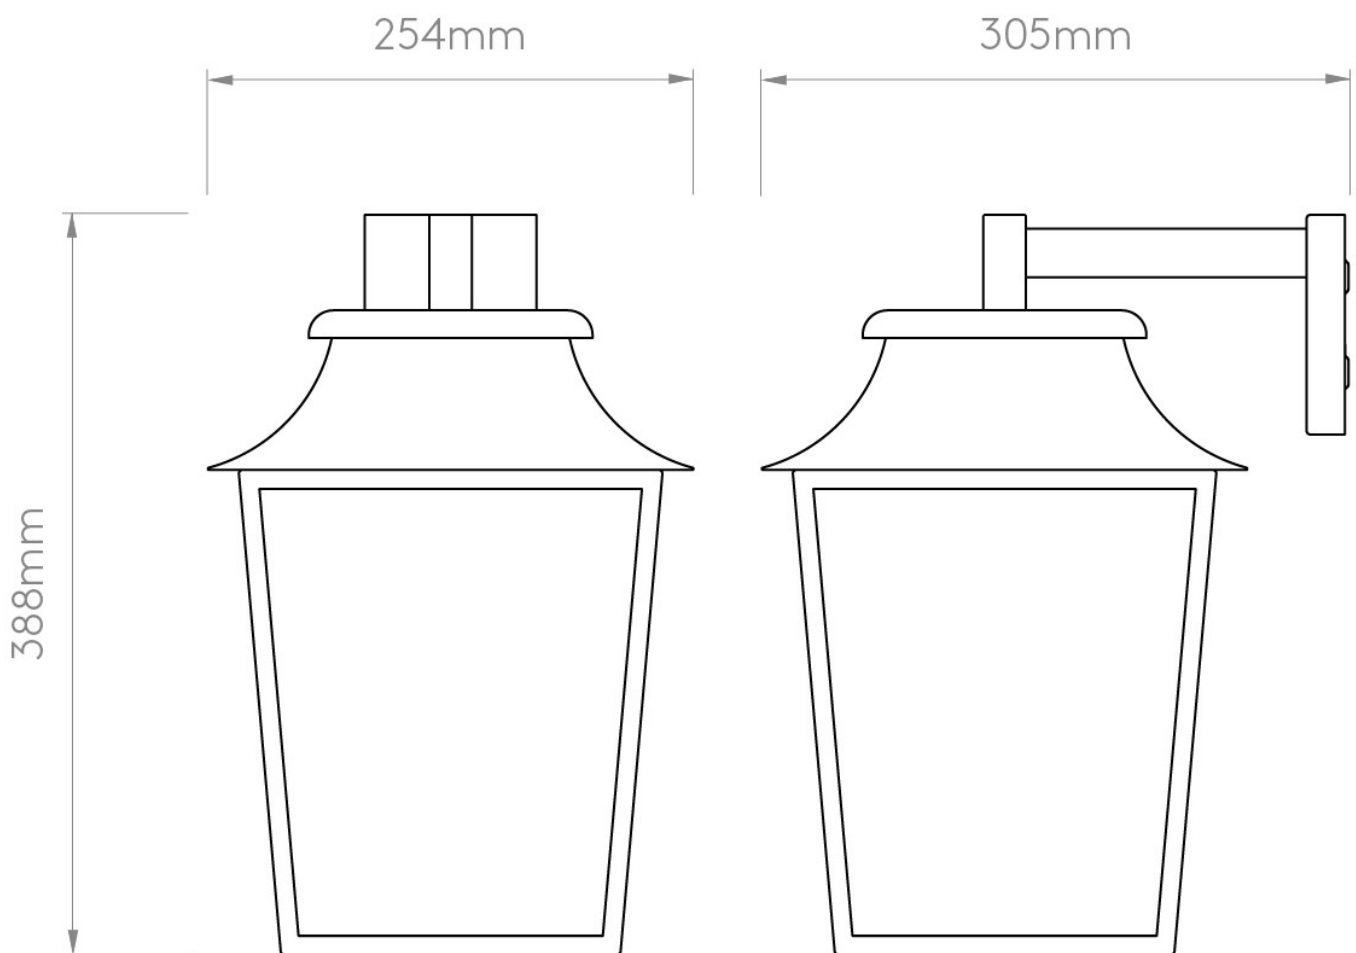

Astro Lighting - Richmond Wall Lantern 254 1340011 - Textured Black Wall Light

**CONTACT**