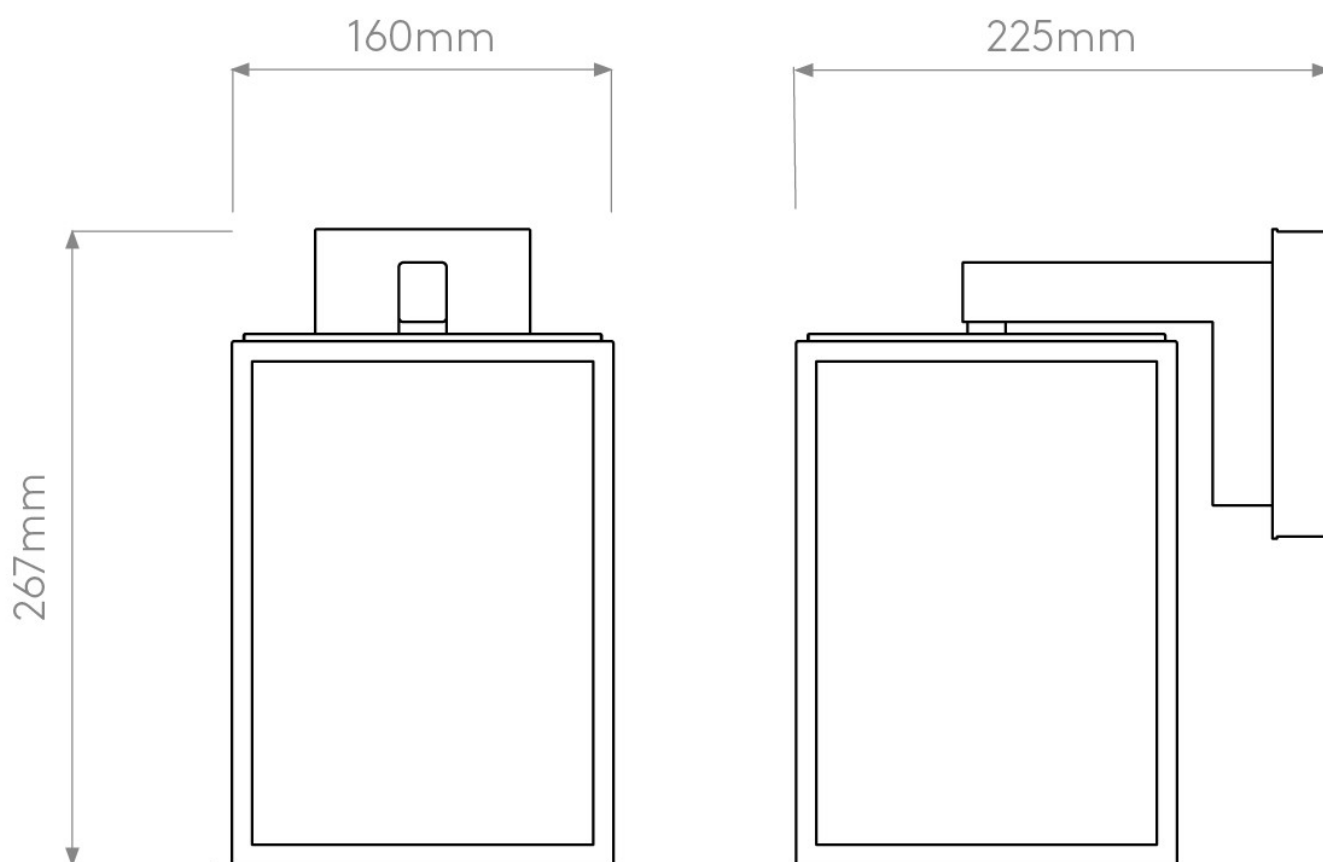

Astro Lighting - Box Lantern 270 1354003 - Textured Black Wall Light

CONTACT