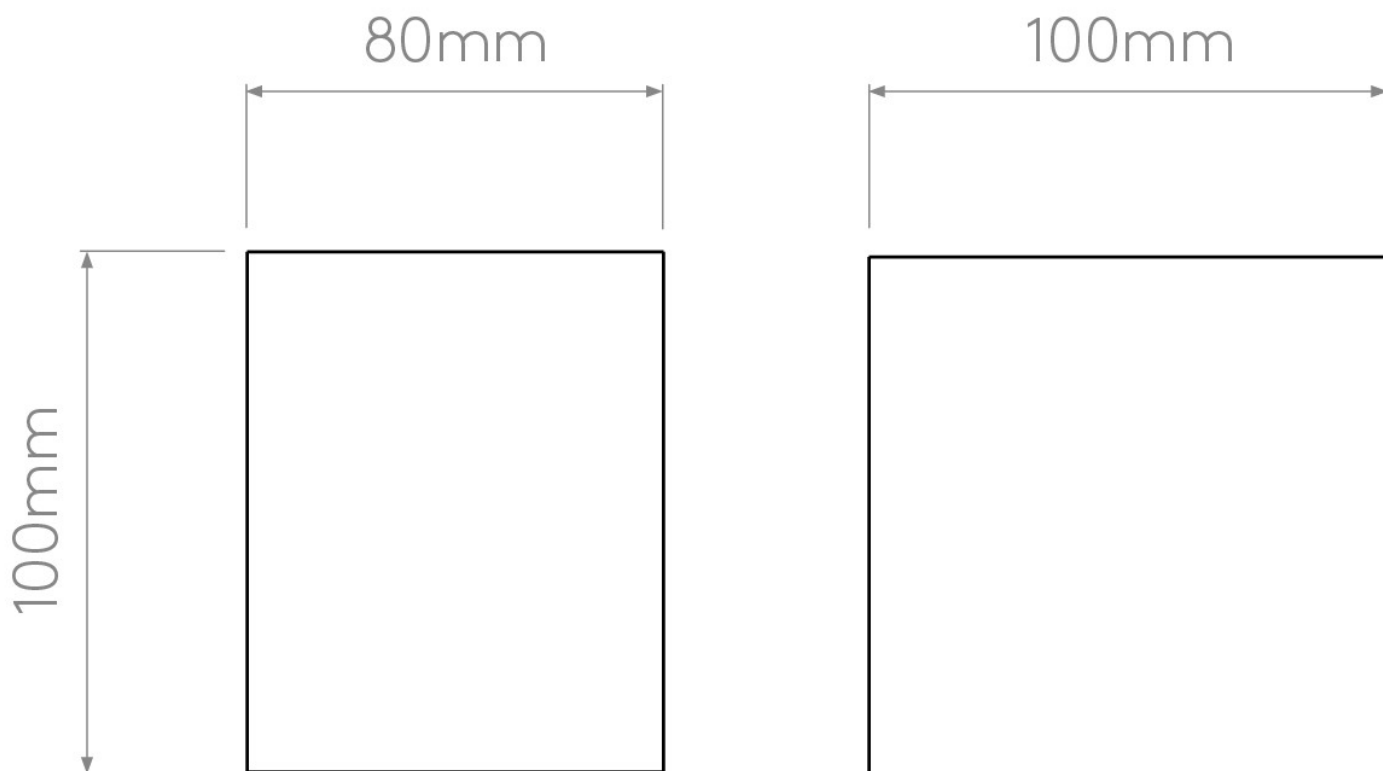

Astro Lighting - Dunbar 100 LED 1384003 (7945) - IP65 Textured Black Wall Light

Please note that some dimensions may vary slightly due to manufacturing tolerances, this includes cable entry and fixing holes