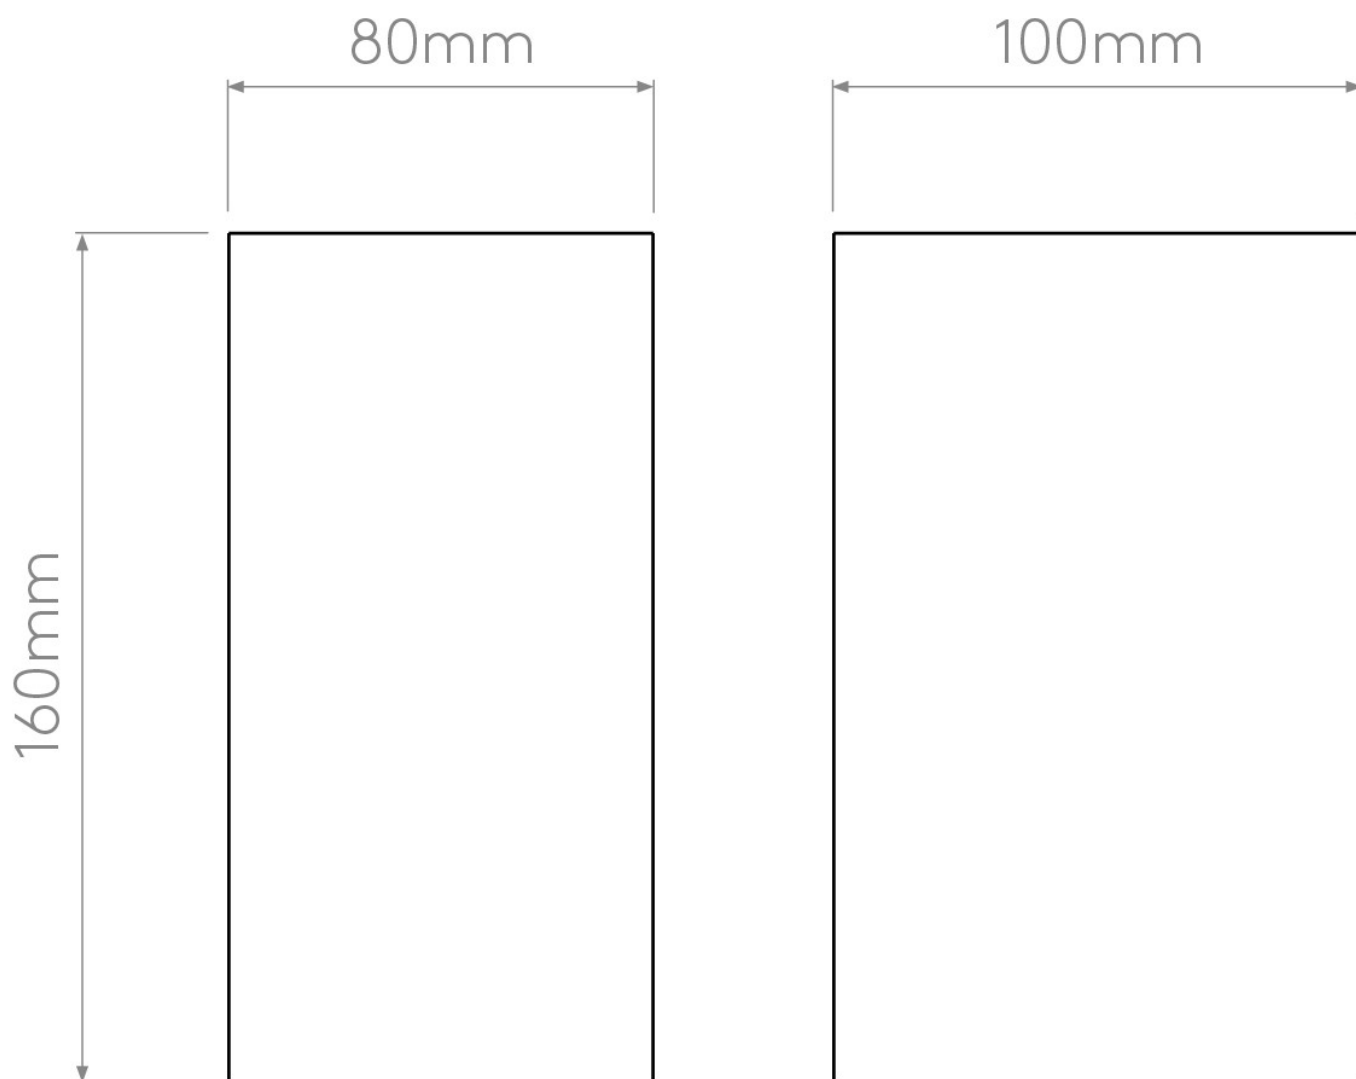

Astro Lighting - Dunbar 160 LED 1384004 (7946) - IP65 Textured Black Wall Light

CONTACT