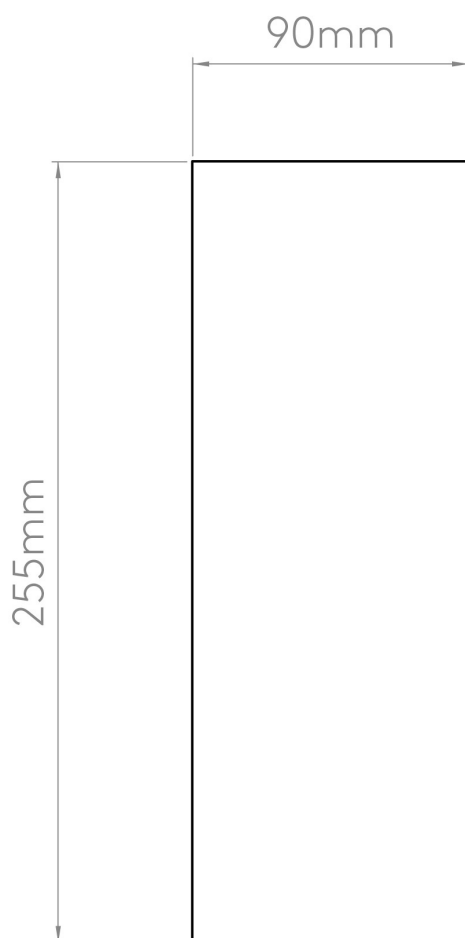

Astro Lighting - Oslo 255 LED 1298007 - IP65 Textured Black Wall Light

CONTACT