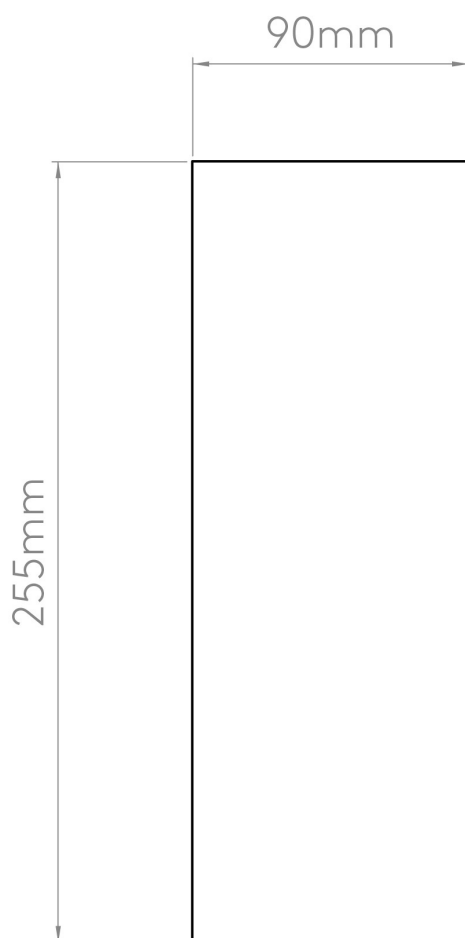

Astro Lighting - Oslo 255 LED 1298009 - IP65 Textured White Wall Light

CONTACT