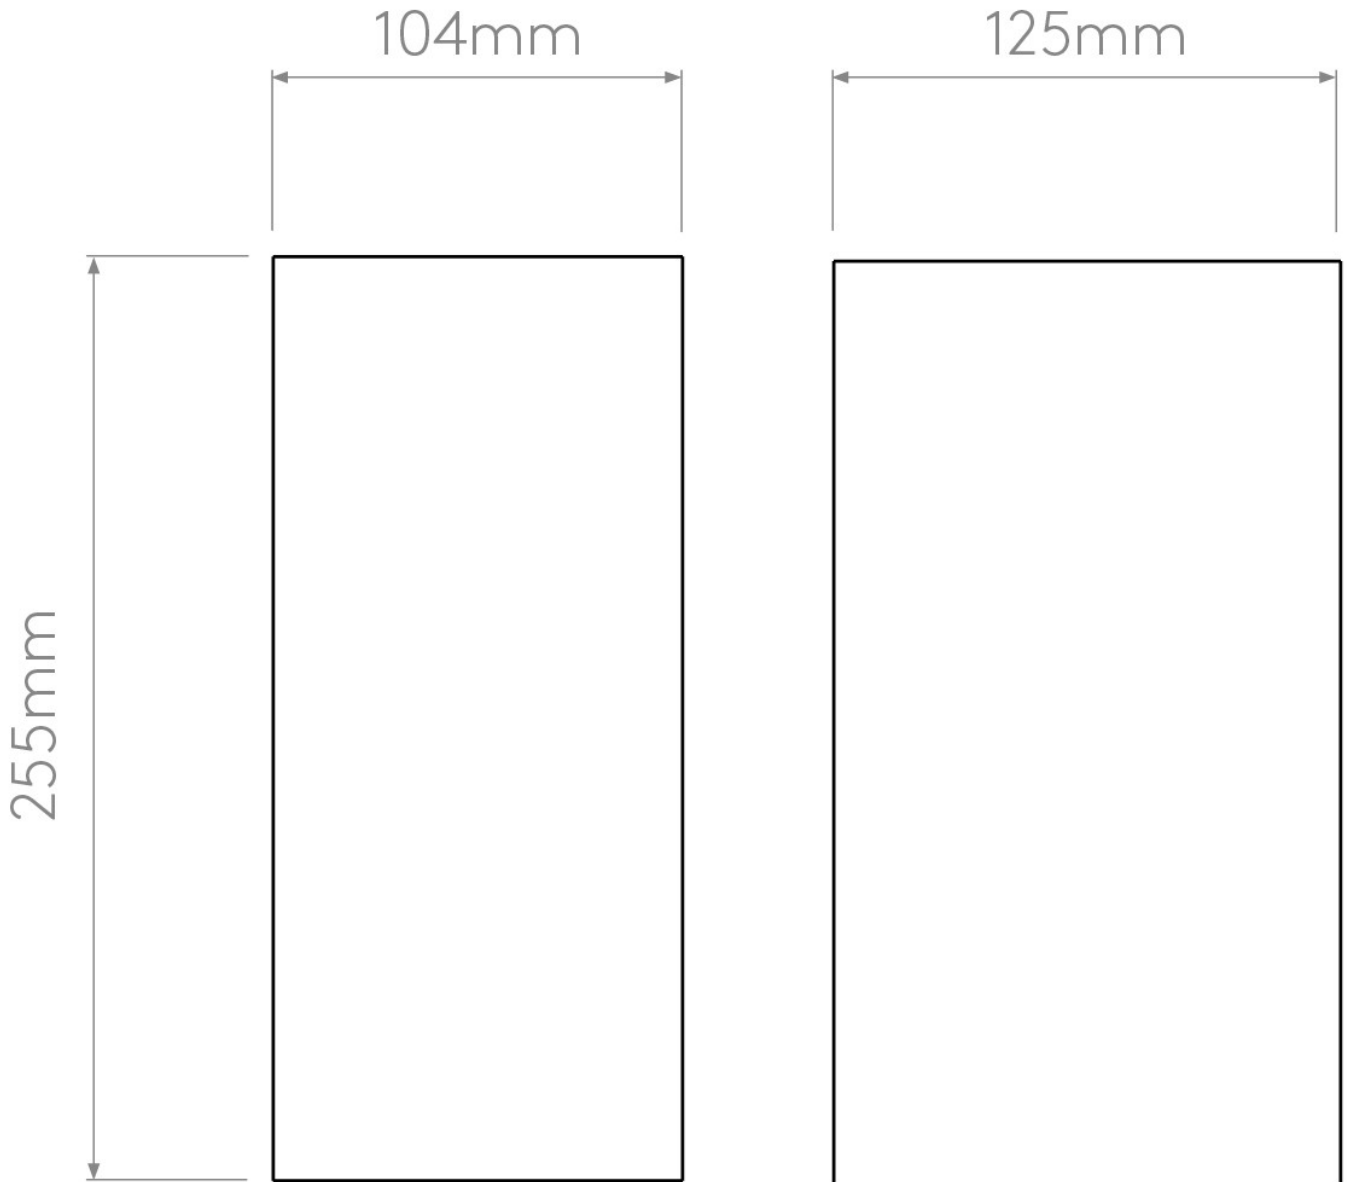

Astro Lighting - Dunbar 255 LED 1384005 - IP65 Textured Black Wall Light

**CONTACT**