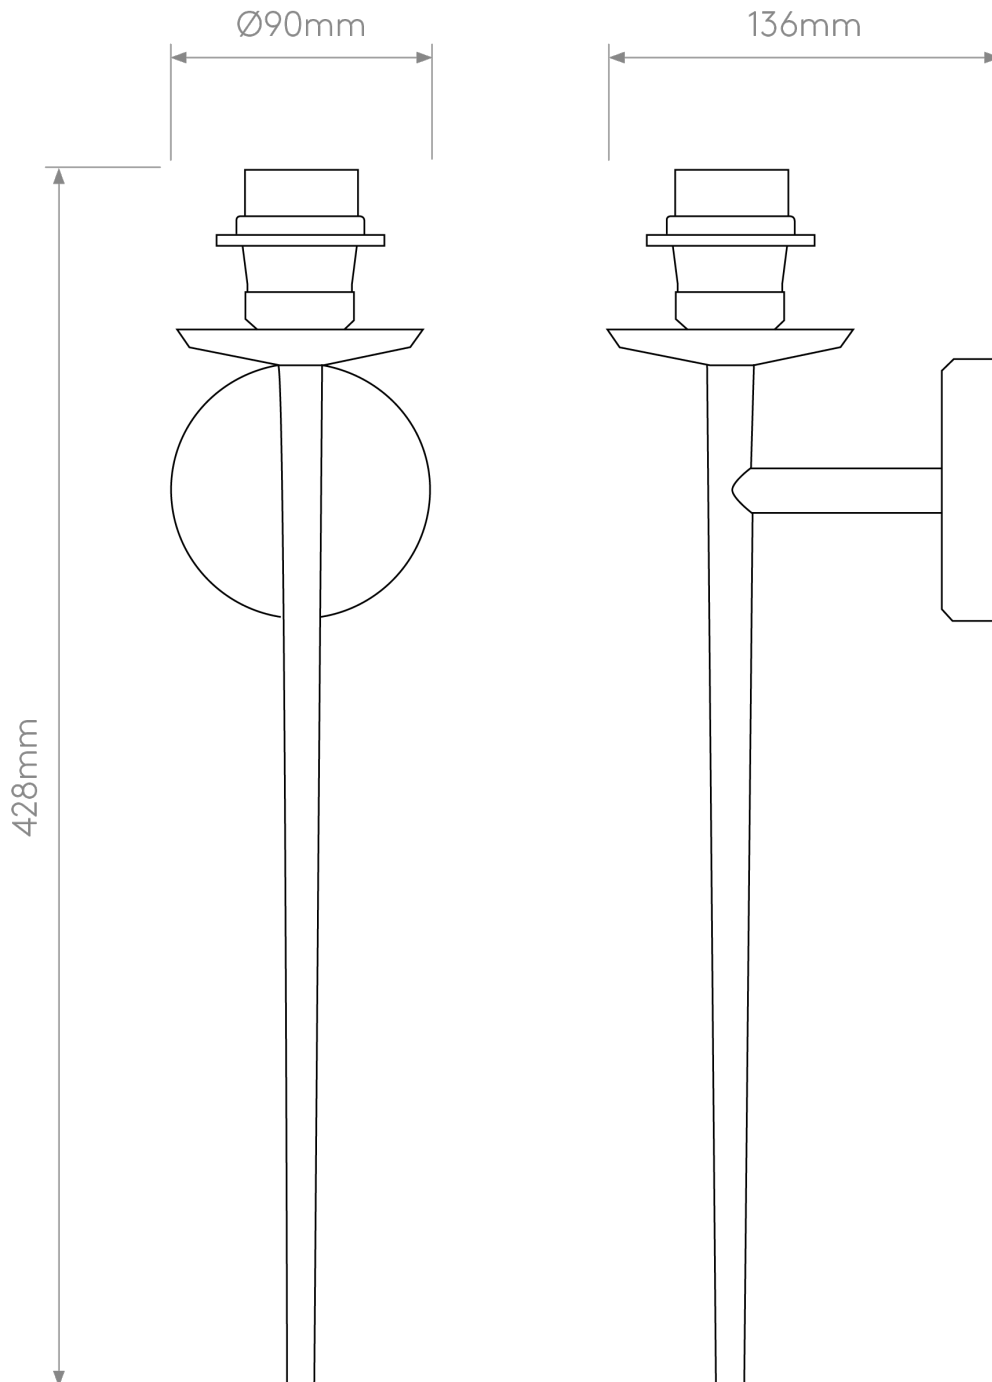

Astro Lighting - Beauville - 1388001 - Chrome IP44 Excluding Shade Bathroom Wall Light

**CONTACT**