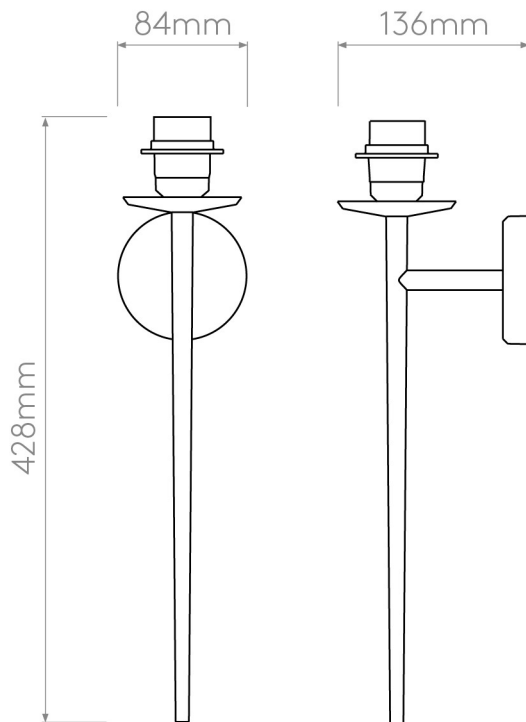

Astro Lighting - Beauville 1388001 (7978) - IP44 Polished Chrome Wall Light Excluding Shade

REFERENCE

- SKU: FCL-57377
- Supplier SKU: 1388001
- Barcode: 5038856079784

CATEGORY

- Brand: Astro Lighting
- Family: Beauville
- Category: Bathroom Lighting / Wall / Decorative

APPEARANCE

- Base: Polished Chrome Plate

DIMENSION

- Height: 428mm
- Width: 84mm
- Depth: 136mm
- Diameter: 90mm
- Weight: .6kg

LIGHT SOURCE

- Lamp included: No
- Lamp detail: 40W Max E27 ES (required)
- Dimmable
- Energy class: Not applicable
- Switch: No

SPECIFICATION

- Ingress protection: IP44
- Class: Class II - Double Insulated, No Earth
- Voltage: 230V

CONTACT