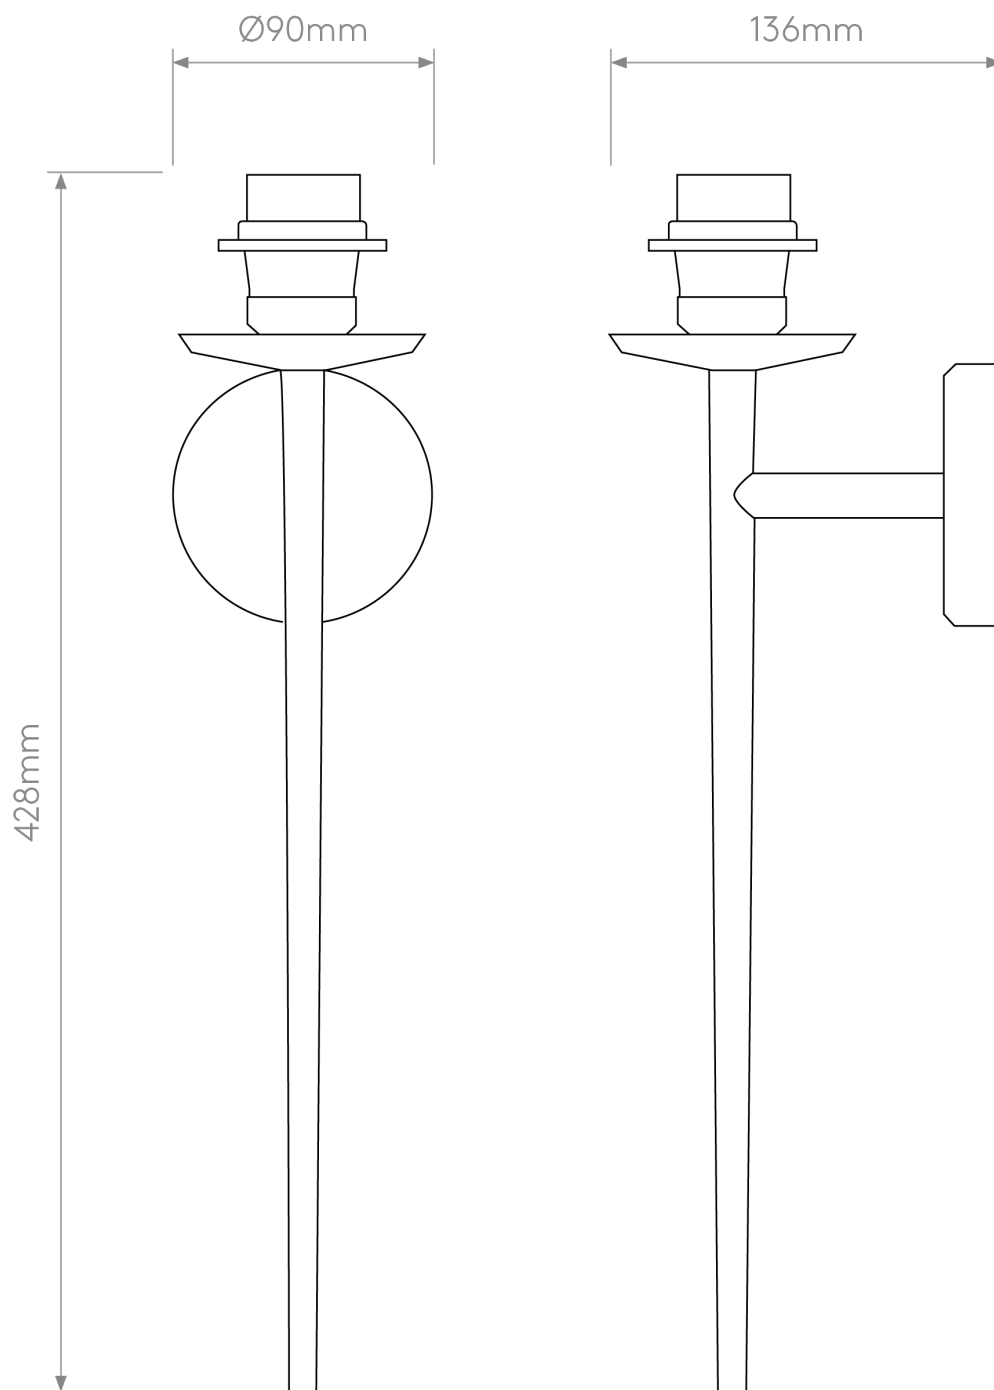

Astro Lighting - Beauville - 5033002 & 1388001 - Chrome Putty IP44 Bathroom Wall Light

CONTACT