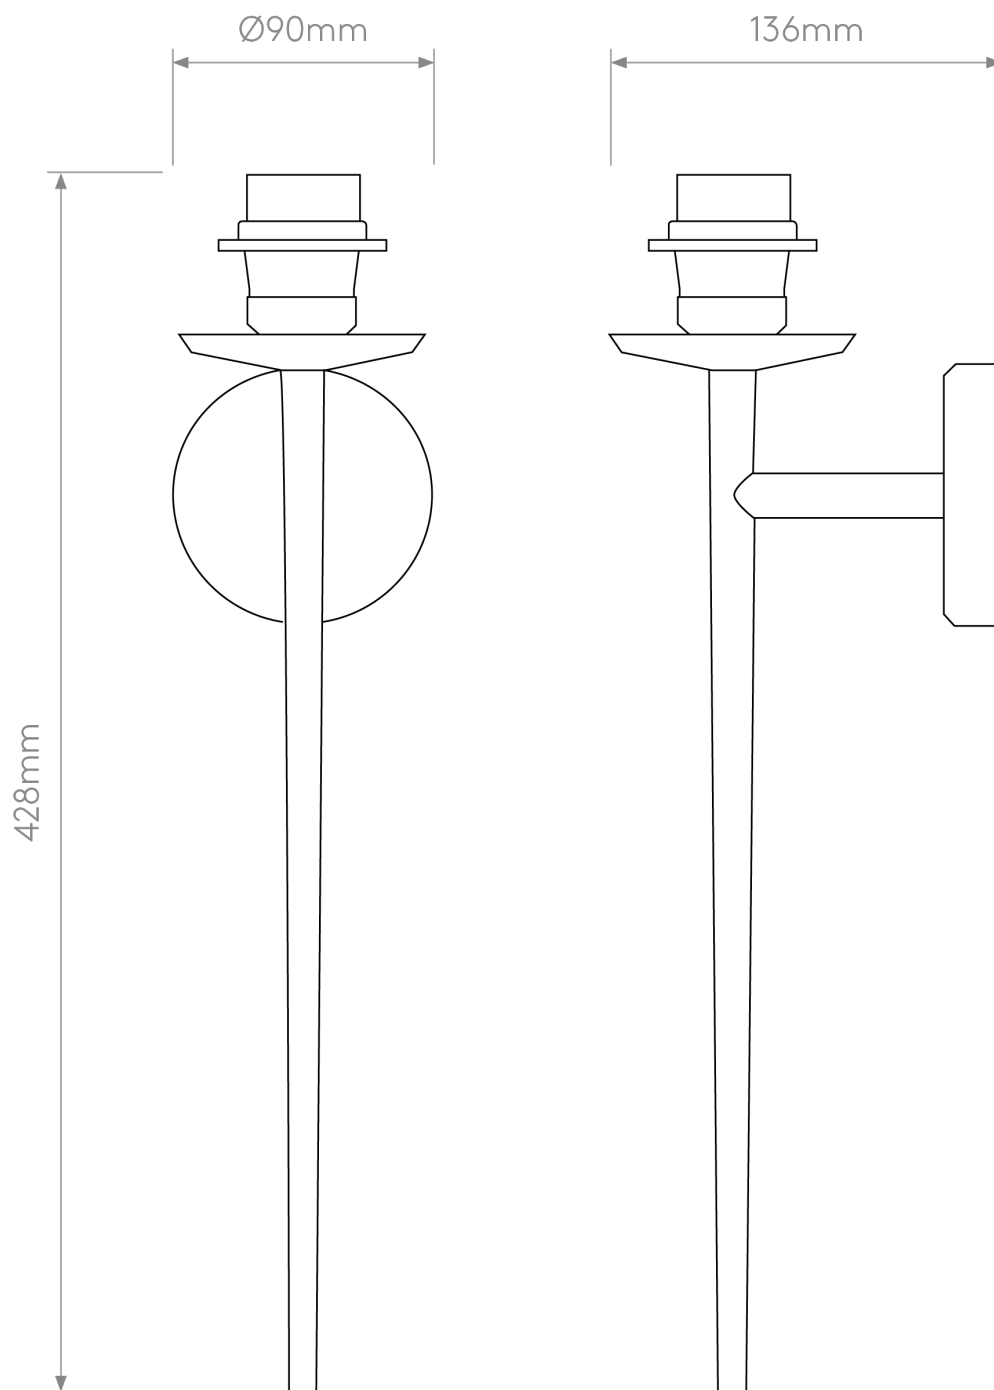

Astro Lighting - Beauville - 5033004 & 1388001 - Chrome White IP44 Bathroom Wall Light

CONTACT