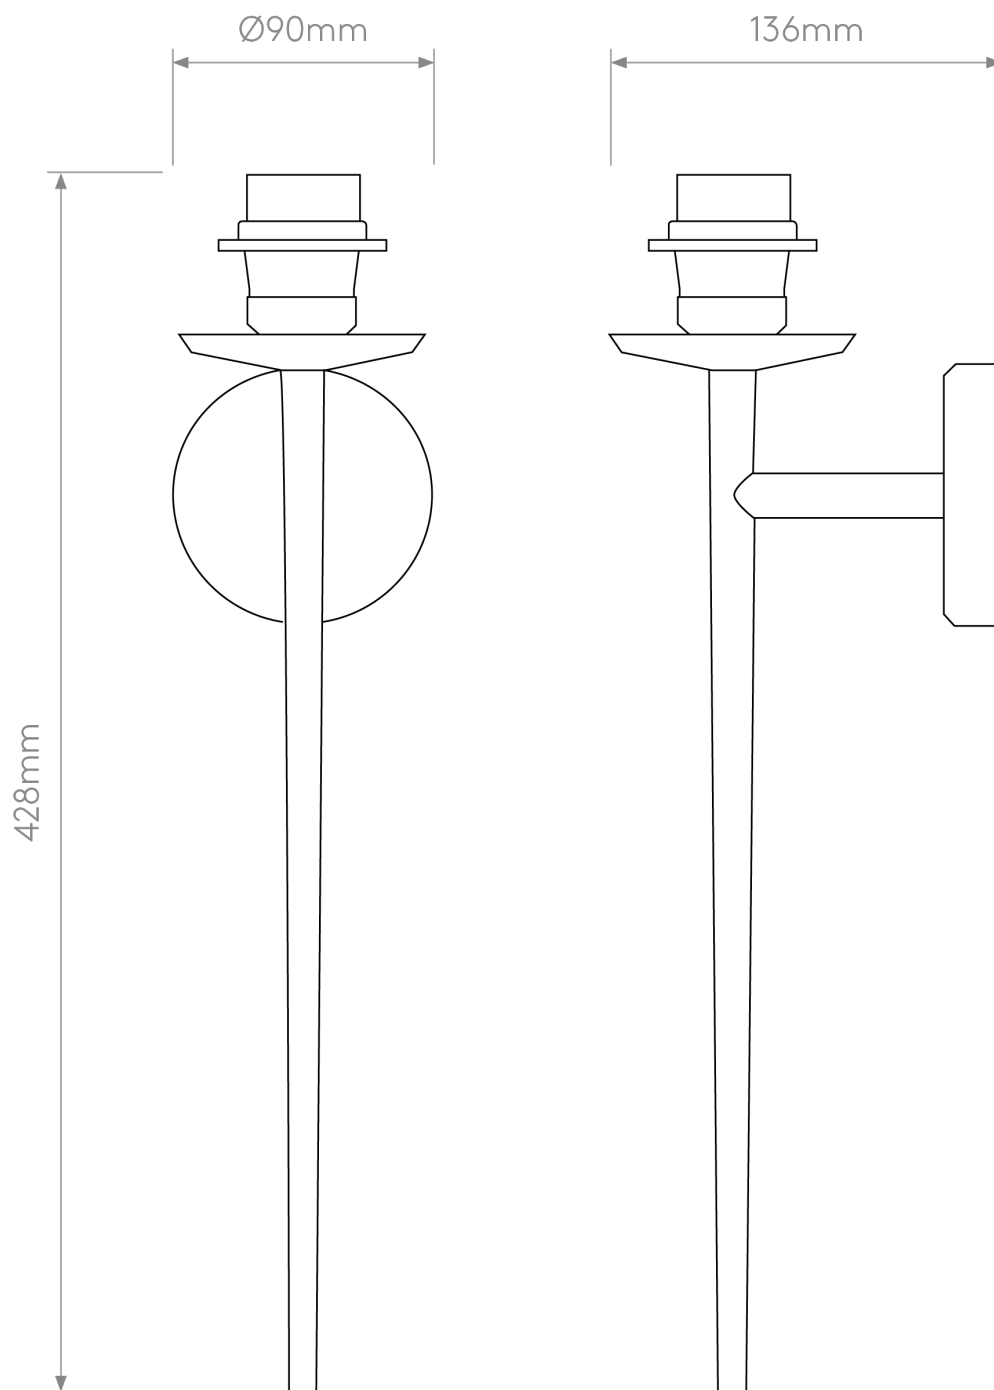

Astro Lighting - Beauville - 5033005 & 1388001 - Chrome White Glass IP44 Bathroom Wall Light

CONTACT