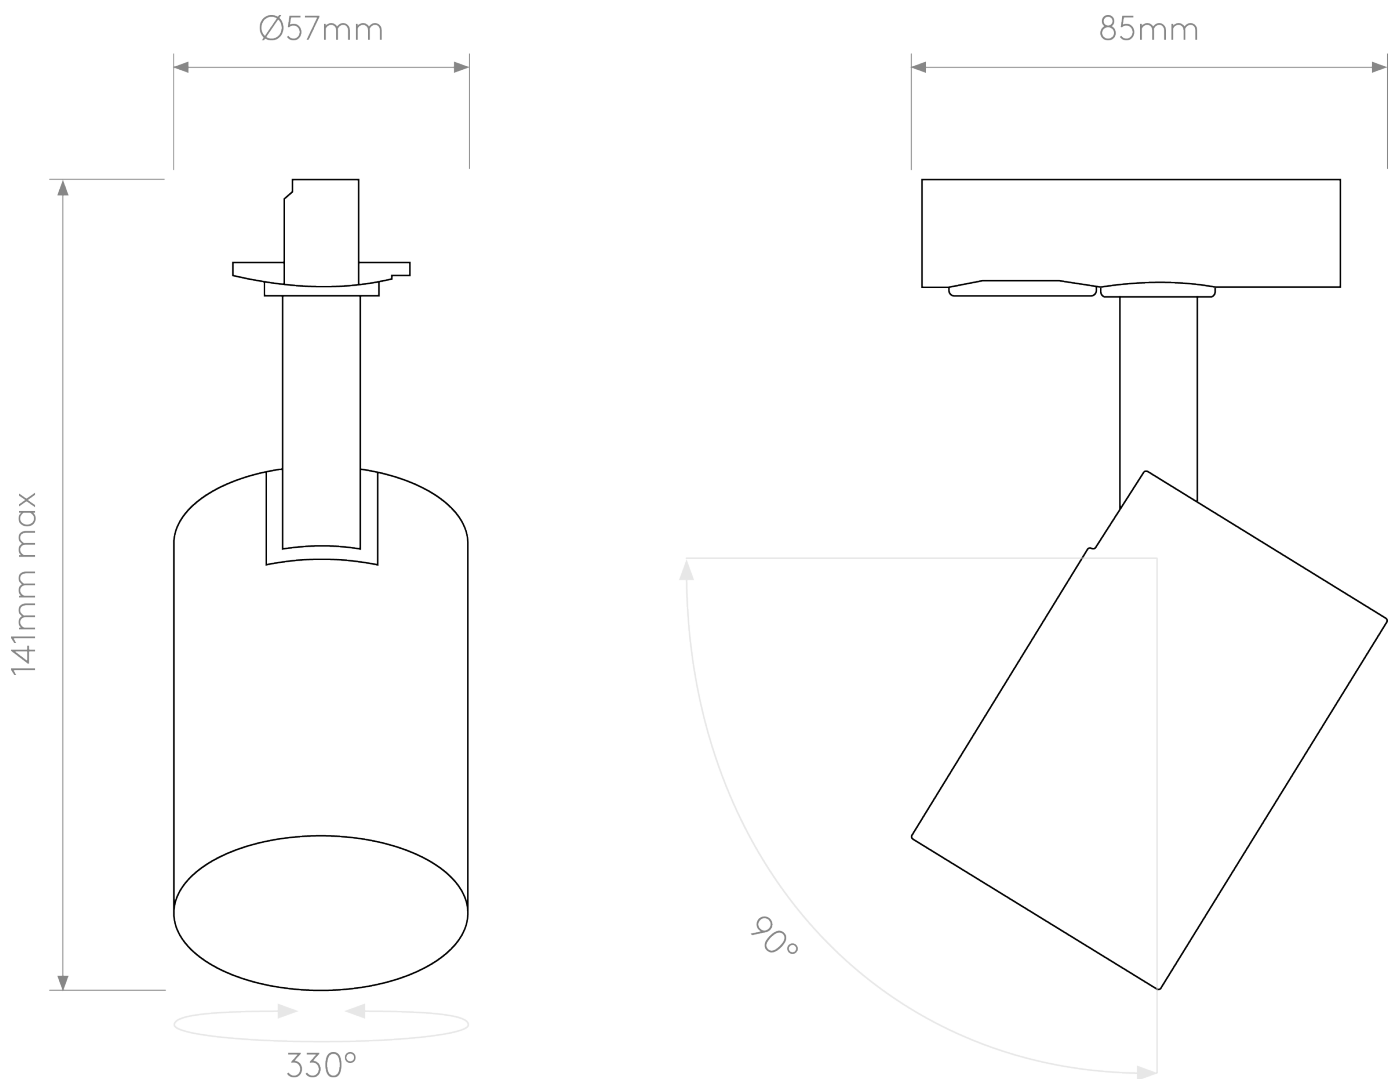

Astro Lighting - Ascoli Track Spot Head 1286033 - Textured White

CONTACT