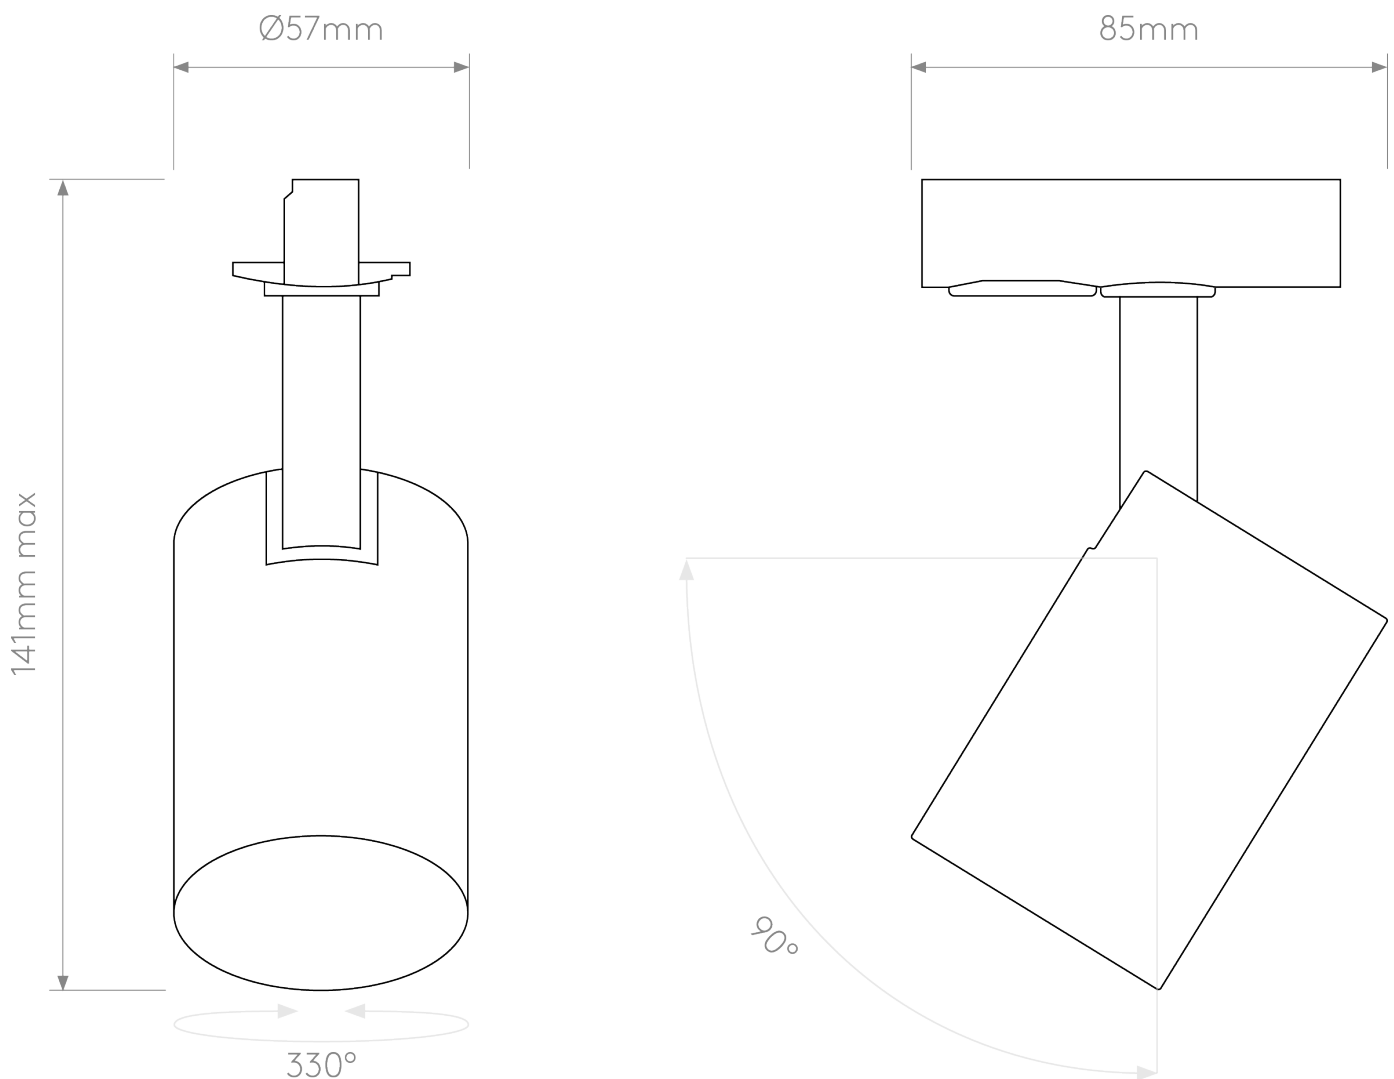

Astro Lighting - Ascoli Track Spot Head 1286052 - Textured Black

CONTACT